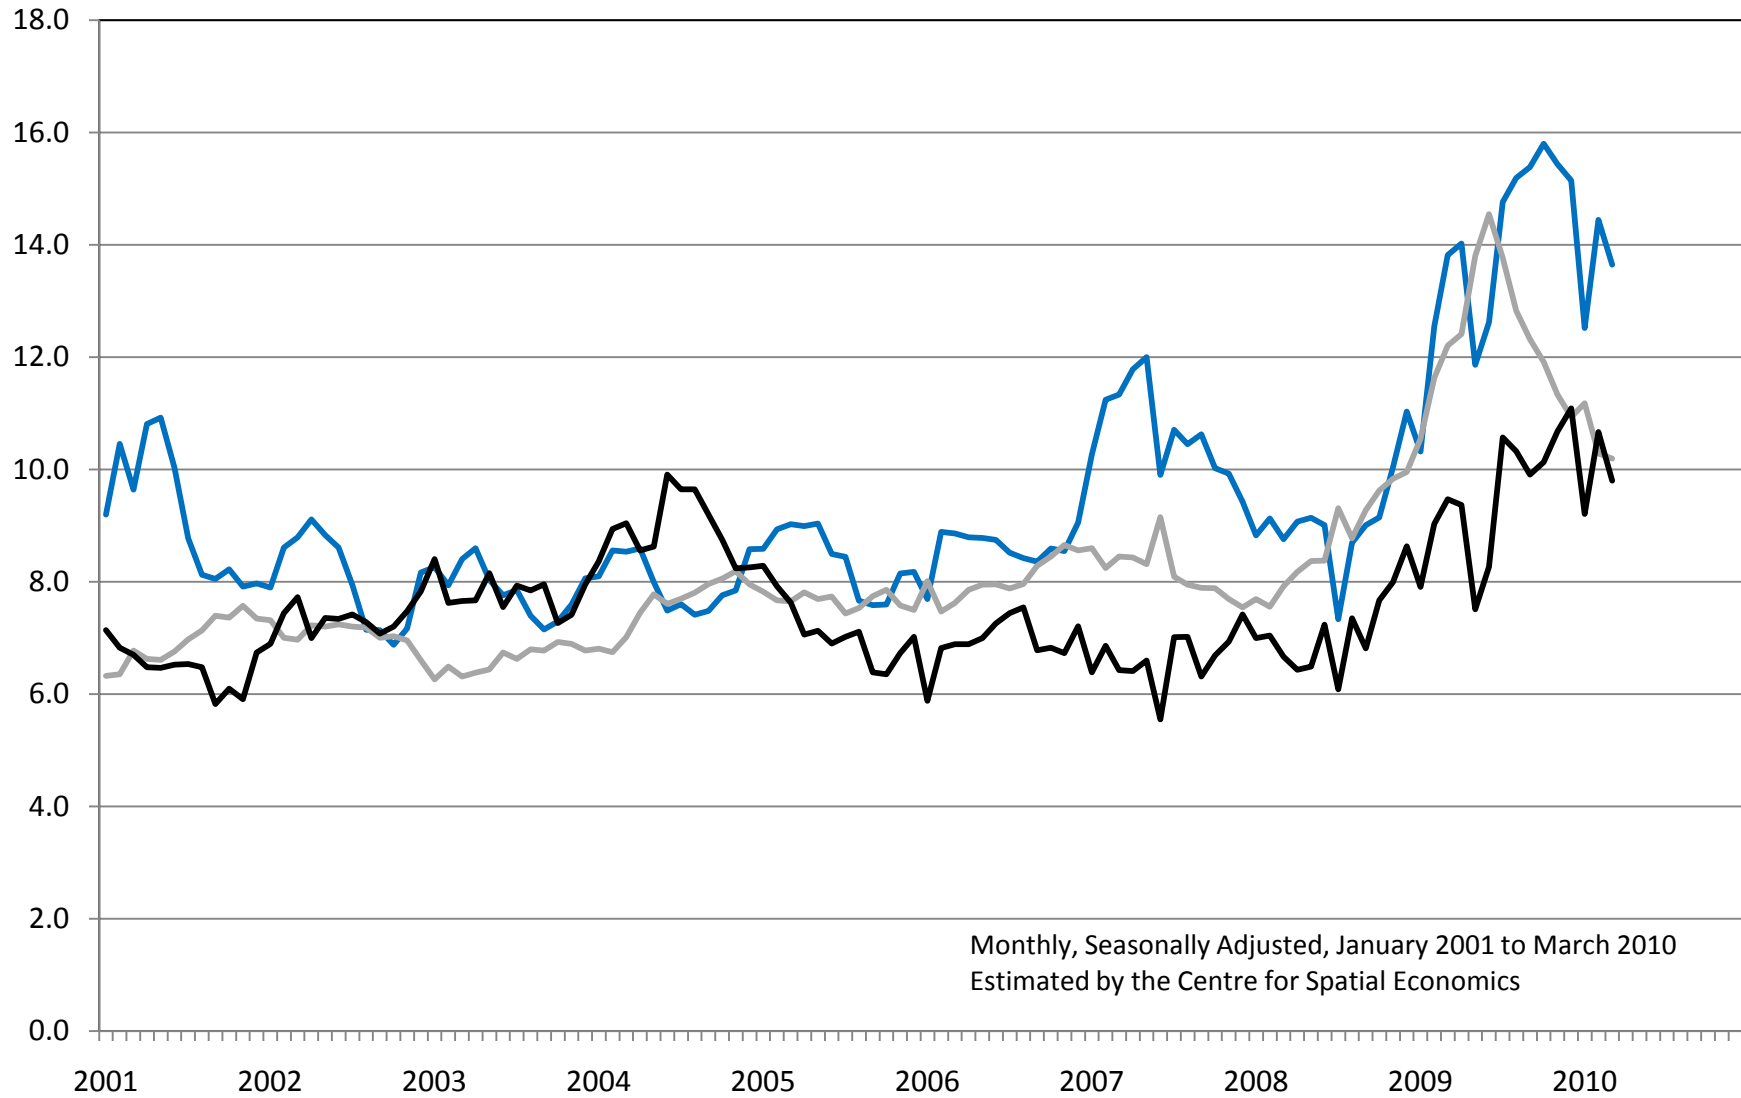

# Unemployment Rates (Percent)

Chatham-Kent Windsor-Essex Sarnia-Lambton

Monthly, Seasonally Adjusted, January 2001 to March 2010  
Estimated by the Centre for Spatial Economics