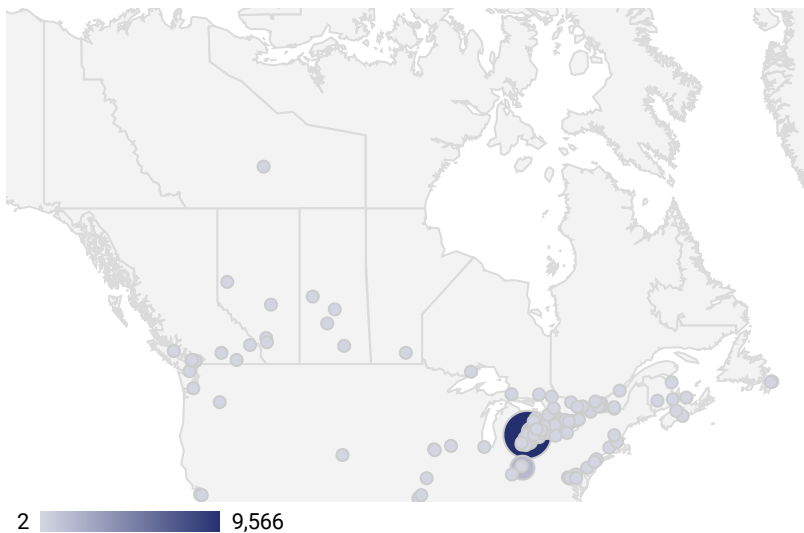

## WEBSITE TRAFFIC BY LOCATION

	City	Users	Pageviews ▾
1.	Sarnia	332	6,469
2.	(not set)	66	771
3.	Lambton Shores	21	605
4.	Toronto	59	546
5.	Kitchener	113	343
6.	Columbus	28	331
7.	Chatham-Kent	23	299
8.	Yaounde	5	196
9.	London	19	170
10.	Plympton-Wyoming	9	160
11.	Tunis	9	117
12.	Douala	10	96
13.	Hamilton	19	92
14.	Cotonou	1	68
15.	Vaughan	2	68
16.	Mississauga	6	56
17.	Ahmedabad	3	54
18.	Sault Ste. Marie	1	54
19.	Montreal	3	52
20.	Brampton	8	50
21.	Greater Napanee	1	50

1 - 100 / 106 < >

**NOTE:** The website data by location is data collected by Google Analytics and cannot be filtered using the age range, gender or tool filters at the top of the page.