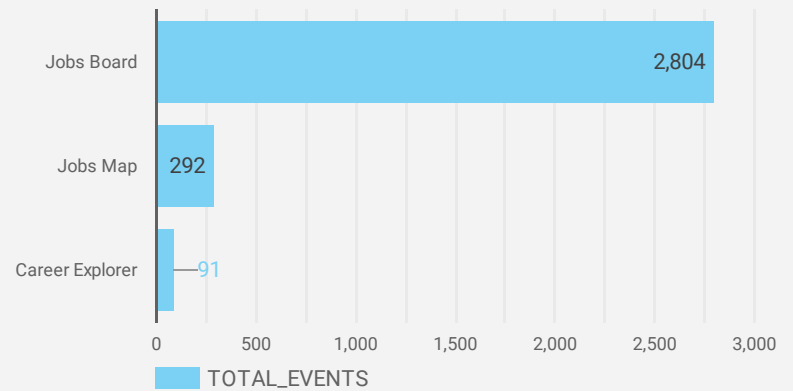

1 - 100 / 106 < >

**NOTE:** The website data by location is data collected by Google Analytics and cannot be filtered using the age range, gender or tool filters at the top of the page.

## JOB-SEEKER REFERRALS

Job Postings  
**2,124**

Employers  
**402**

Services  
**2,124**

## INTERACTIONS BY TOOL

**3,187**

## INTERACTIONS BY AGE GROUP