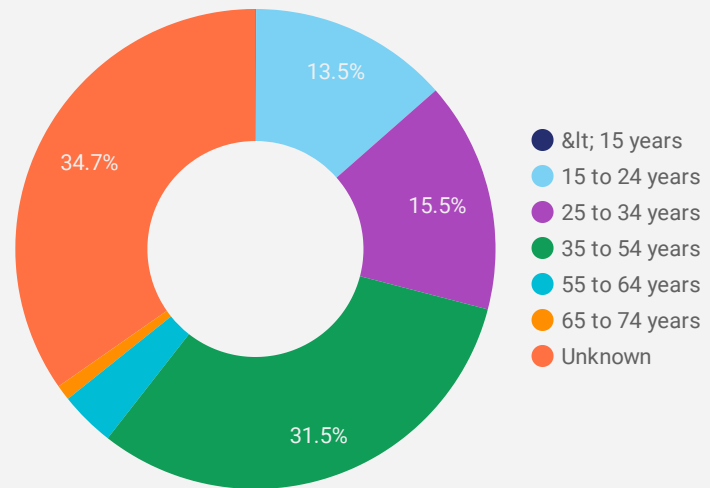

1 - 100 / 106 < >

**NOTE:** The website data by location is data collected by Google Analytics and cannot be filtered using the age range, gender or tool filters at the top of the page.

## JOB-SEEKER REFERRALS

Job Postings  
**2,124**

Employers  
**402**

Services  
**2,124**

## INTERACTIONS BY TOOL

**3,187**

## INTERACTIONS BY AGE GROUP