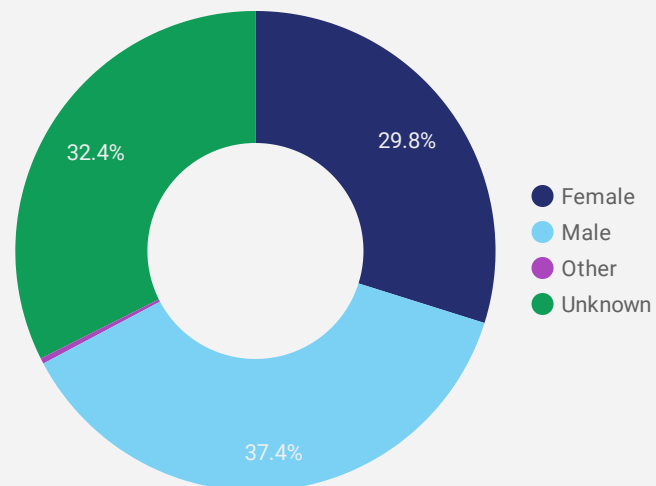

INTERACTIONS BY GENDER

Source: Job search data is collected from user interactions with the job finding tools on the connect2jobs.ca website.