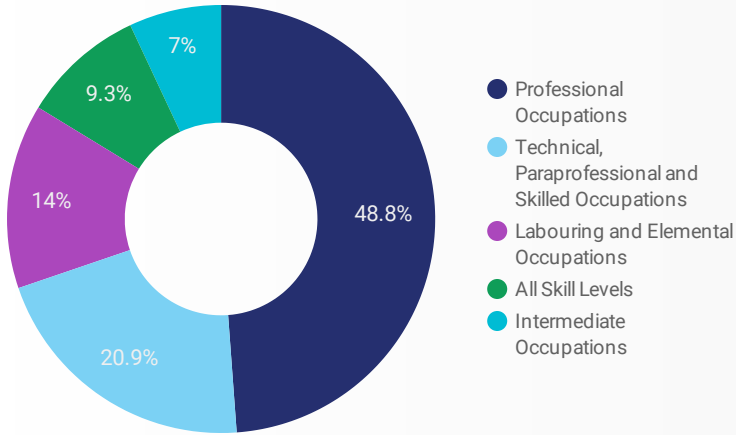

INTEREST BY SKILL LEVEL