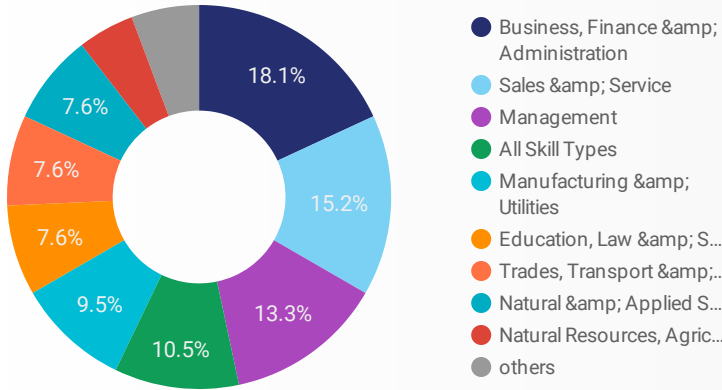

## INTERACTIONS BY AGE GROUP

## INTERACTIONS BY GENDER

**Source:** Job search data is collected from user interactions with the job finding tools on the connect2jobs.ca website.

**FILTER**

**AGE GROUP** ▾

**GENDER** ▾

**TOOL** ▾

## INTEREST BY SKILL TYPE

## INTEREST BY SKILL LEVEL