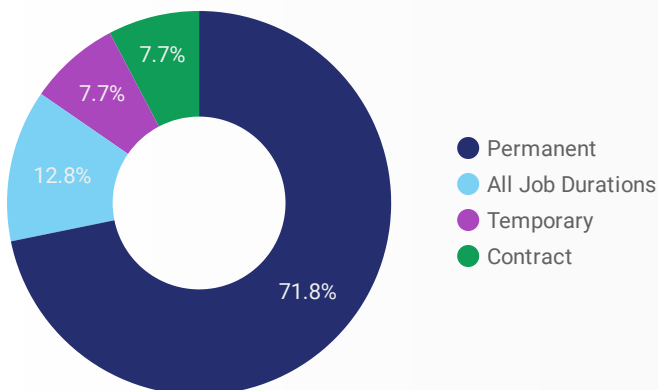

INTEREST BY JOB DURATION

TOP EMPLOYERS & AGENCIES

EMPLOYER	POSTINGS ▾
Community Employment Services - Lambton Co...	217
CareerJet	109
County of Lambton	77
Kijiji Jobs	70
Platinum Empire Group	59
EXPRESS EMPLOYMENT PROFESSIONALS	55
Home Depot	48
Bluewater Health	40
The Federal Bridge Corporation Limited	34
Lambton Kent District School Board	30
NOVA Chemicals Corporation	27
The Corporation of the County of Lambton	26
CarePartners	26
Tilray	25
Prolium	23

TOP OCCUPATIONS

4-DIGIT NOC CODES	POSTINGS ▾
Administrative assistants	196
Other customer and information services repre...	120
Receptionists	70
Material handlers	64
Home support workers, housekeepers and rela...	59
Inspectors in public and environmental health ...	59
Retail salespersons	57
Other labourers in processing, manufacturing ...	57
Store shelf stockers, clerks and order fillers	54
Landscaping and grounds maintenance labou...	50
Cashiers	48
Facility operation and maintenance managers	45
Retail and wholesale trade managers	43
Social and community service workers	41
Janitors, caretakers and building superintende...	41