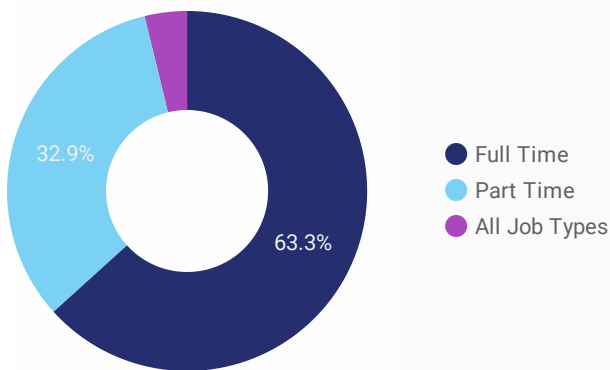

INTEREST BY JOB TYPE