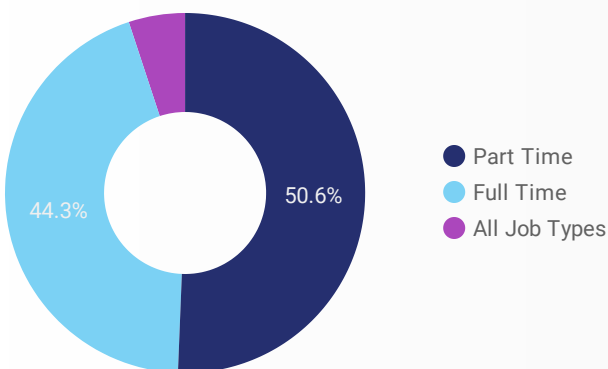

INTEREST BY JOB TYPE