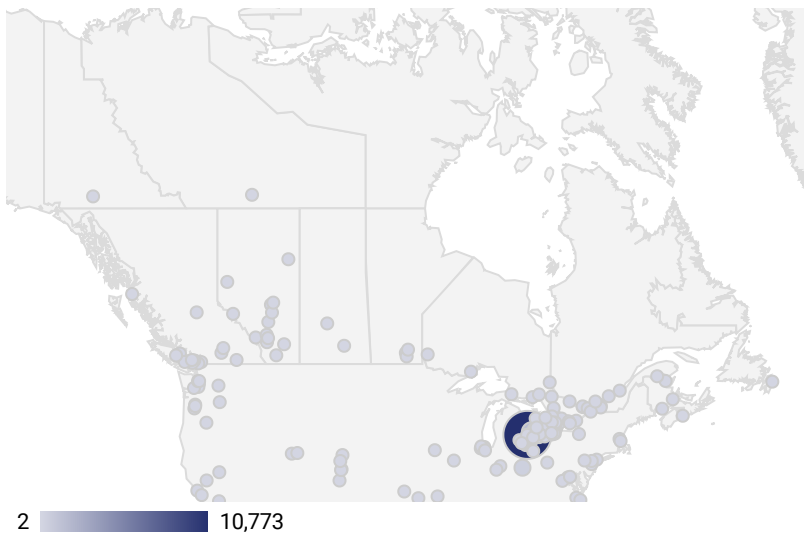

FILTER

AGE GROUP ▾

GENDER ▾

TOOL ▾

WEBSITE TRAFFIC BY LOCATION

	City	Users	Pageviews ▾
1.	Sarnia	395	7,033
2.	Lambton Shores	33	874
3.	Toronto	59	565
4.	(not set)	36	510
5.	London	20	268
6.	Chatham-Kent	21	234
7.	Stratford	4	100
8.	Hamilton	19	98
9.	Brampton	8	88
10.	Columbus	3	67
11.	Montreal	3	60
12.	Plympton-Wyoming	5	52
13.	Waterloo	3	51
14.	Kyiv	2	46
15.	San Pedro Sula	1	44
16.	Belo Horizonte	2	44
17.	Mississauga	5	42
18.	Burlington	2	38
19.	Kitchener	8	36
20.	Winnipeg	1	30
21.	Whitehorse	1	28

1 - 74 / 74 < >

NOTE: The website data by location is data collected by Google Analytics and cannot be filtered using the age range, gender or tool filters at the top of the page.

JOB-SEEKER REFERRALS

Job Postings
1,607