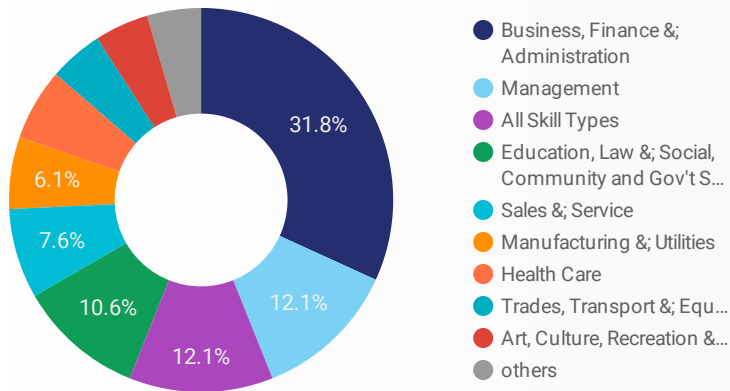

FILTER

AGE GROUP ▾

GENDER ▾

TOOL ▾

INTEREST BY SKILL TYPE