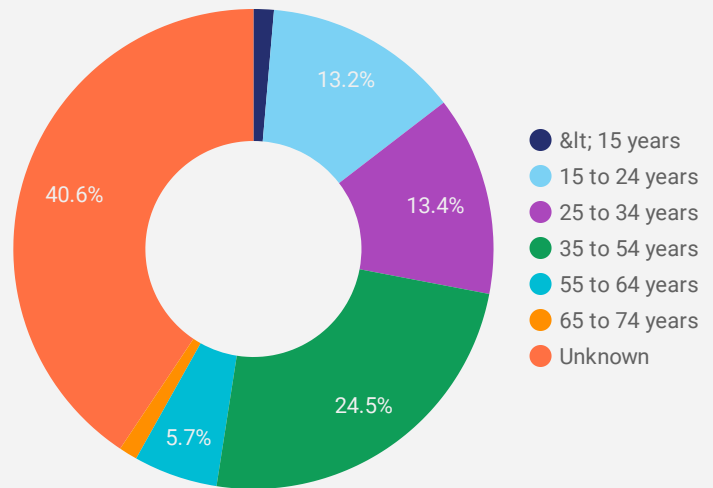

FILTER

AGE GROUP ▾

GENDER ▾

TOOL ▾

WEBSITE TRAFFIC BY LOCATION

	City	Users	Pageviews ▾
1.	Sarnia	395	7,033
2.	Lambton Shores	33	874
3.	Toronto	59	565
4.	(not set)	36	510
5.	London	20	268
6.	Chatham-Kent	21	234
7.	Stratford	4	100
8.	Hamilton	19	98
9.	Brampton	8	88
10.	Columbus	3	67
11.	Montreal	3	60
12.	Plympton-Wyoming	5	52
13.	Waterloo	3	51
14.	Kyiv	2	46
15.	San Pedro Sula	1	44
16.	Belo Horizonte	2	44
17.	Mississauga	5	42
18.	Burlington	2	38
19.	Kitchener	8	36
20.	Winnipeg	1	30
21.	Whitehorse	1	28

1 - 74 / 74 < >

NOTE: The website data by location is data collected by Google Analytics and cannot be filtered using the age range, gender or tool filters at the top of the page.

JOB-SEEKER REFERRALS

Job Postings
1,607

Employers
478

Services
1,607

INTERACTIONS BY TOOL

2,636

INTERACTIONS BY AGE GROUP

INTERACTIONS BY GENDER

Source: Job search data is collected from user interactions with the job finding tools on the connect2jobs.ca website.