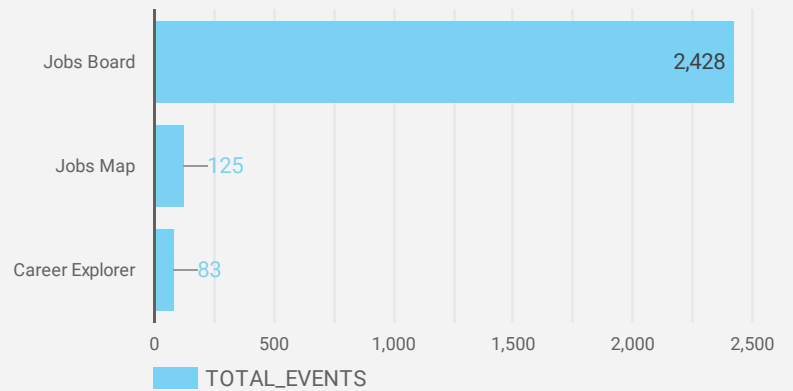

FILTER

AGE GROUP ▾

GENDER ▾

TOOL ▾

WEBSITE TRAFFIC BY LOCATION

	City	Users	Pageviews ▾
1.	Sarnia	395	7,033
2.	Lambton Shores	33	874
3.	Toronto	59	565
4.	(not set)	36	510
5.	London	20	268
6.	Chatham-Kent	21	234
7.	Stratford	4	100
8.	Hamilton	19	98
9.	Brampton	8	88
10.	Columbus	3	67
11.	Montreal	3	60
12.	Plympton-Wyoming	5	52
13.	Waterloo	3	51
14.	Kyiv	2	46
15.	San Pedro Sula	1	44
16.	Belo Horizonte	2	44
17.	Mississauga	5	42
18.	Burlington	2	38
19.	Kitchener	8	36
20.	Winnipeg	1	30
21.	Whitehorse	1	28

1 - 74 / 74 < >

NOTE: The website data by location is data collected by Google Analytics and cannot be filtered using the age range, gender or tool filters at the top of the page.

JOB-SEEKER REFERRALS

Job Postings
1,607

Employers
478

Services
1,607

INTERACTIONS BY TOOL

2,636

INTERACTIONS BY AGE GROUP

INTERACTIONS BY GENDER

Source: Job search data is collected from user interactions with the job finding tools on the connect2jobs.ca website.