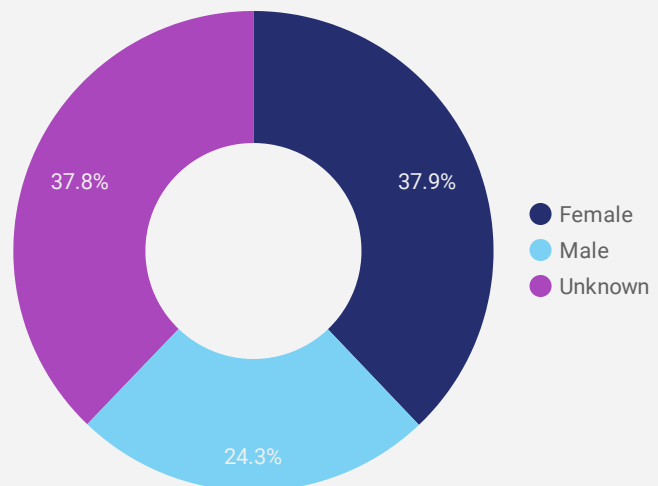

FILTER

AGE GROUP ▾

GENDER ▾

TOOL ▾

WEBSITE TRAFFIC BY LOCATION

	City	Users	Pageviews ▾
1.	Sarnia	395	7,033
2.	Lambton Shores	33	874
3.	Toronto	59	565
4.	(not set)	36	510
5.	London	20	268
6.	Chatham-Kent	21	234
7.	Stratford	4	100
8.	Hamilton	19	98
9.	Brampton	8	88
10.	Columbus	3	67
11.	Montreal	3	60
12.	Plympton-Wyoming	5	52
13.	Waterloo	3	51
14.	Kyiv	2	46
15.	San Pedro Sula	1	44
16.	Belo Horizonte	2	44
17.	Mississauga	5	42
18.	Burlington	2	38
19.	Kitchener	8	36
20.	Winnipeg	1	30
21.	Whitehorse	1	28

1 - 74 / 74 < >

NOTE: The website data by location is data collected by Google Analytics and cannot be filtered using the age range, gender or tool filters at the top of the page.

JOB-SEEKER REFERRALS

Job Postings
1,607

Employers
478

Services
1,607

INTERACTIONS BY TOOL

2,636

INTERACTIONS BY AGE GROUP

INTERACTIONS BY GENDER

Source: Job search data is collected from user interactions with the job finding tools on the connect2jobs.ca website.