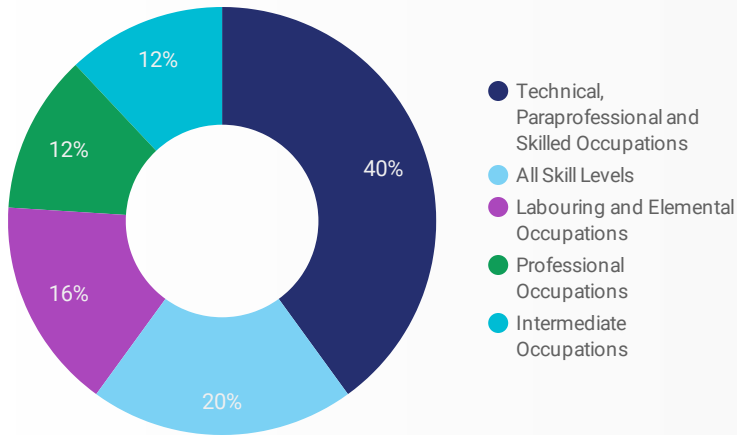

Employers
478

Services
1,607

INTERACTIONS BY TOOL

2,636

INTERACTIONS BY AGE GROUP

INTERACTIONS BY GENDER

Source: Job search data is collected from user interactions with the job finding tools on the connect2jobs.ca website.

INTEREST BY SKILL LEVEL

TOP OCCUPATIONS

4-DIGIT NOC CODES	POSTINGS ▾
Other customer and information services repre...	123
Administrative assistants	102
Retail salespersons	91
Receptionists	68
Home support workers, housekeepers and rela...	61
Administrative officers	60
Construction trades helpers and labourers	59
Material handlers	58
Light duty cleaners	56
Social and community service workers	55
Delivery and courier service drivers	36
Landscaping and grounds maintenance labou...	33
General office support workers	33
Store shelf stockers, clerks and order fillers	33
Transport truck drivers	32