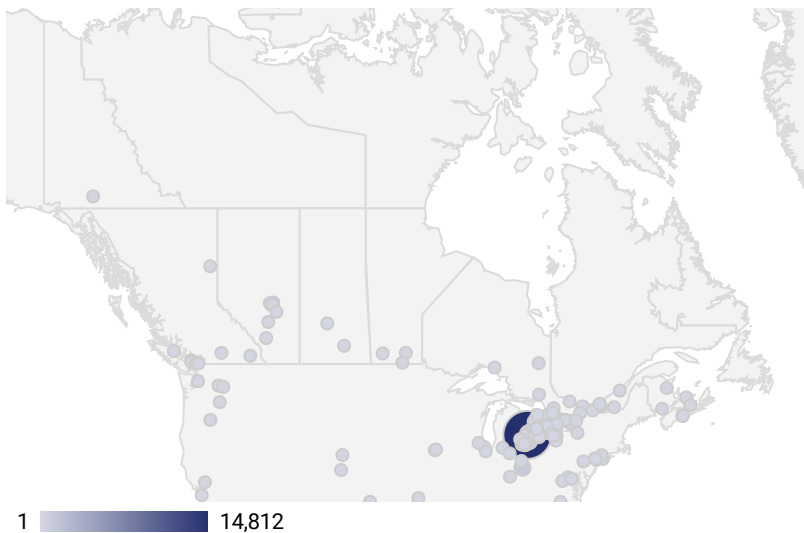

FILTER

AGE GROUP ▾

GENDER ▾

TOOL ▾

WEBSITE TRAFFIC BY LOCATION

	City	Users	Pageviews ▾
1.	Sarnia	702	11,331
2.	(not set)	66	1,311
3.	Toronto	94	1,226
4.	Plympton-Wyoming	47	1,066
5.	Chatham-Kent	35	668
6.	Lambton Shores	30	614
7.	Brampton	27	406
8.	Mississauga	12	214
9.	London	22	209
10.	Columbus	23	201
11.	Hamilton	23	199
12.	Windsor	7	84
13.	Milton	3	82
14.	Kitchener	11	68
15.	Brantford	7	64
16.	Innisfil	1	62
17.	Kawartha Lakes	5	58
18.	Saugeen Shores	4	54
19.	Waterloo	7	48
20.	St. Catharines	4	46
21.	Guelph	8	44

1 - 93 / 93 < >

NOTE: The website data by location is data collected by Google Analytics and cannot be filtered using the age range, gender or tool filters at the top of the page.

JOB-SEEKER REFERRALS

Job Postings
3,219