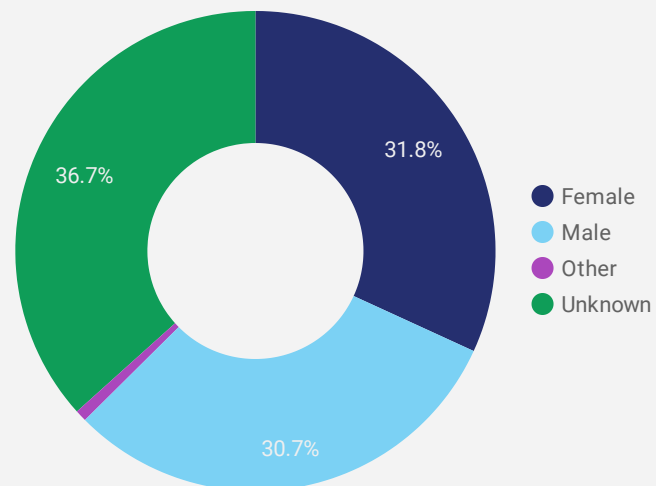

1 - 93 / 93 < >

NOTE: The website data by location is data collected by Google Analytics and cannot be filtered using the age range, gender or tool filters at the top of the page.

JOB-SEEKER REFERRALS

Job Postings
3,219

Employers
596

Services
1

INTERACTIONS BY TOOL

4,837

INTERACTIONS BY AGE GROUP

INTERACTIONS BY GENDER

Source: Job search data is collected from user interactions with the job finding tools on the connect2jobs.ca website.

FILTER

AGE GROUP ▾

GENDER ▾

TOOL ▾

INTEREST BY SKILL TYPE

INTEREST BY SKILL LEVEL

INTEREST BY JOB TYPE

INTEREST BY JOB DURATION