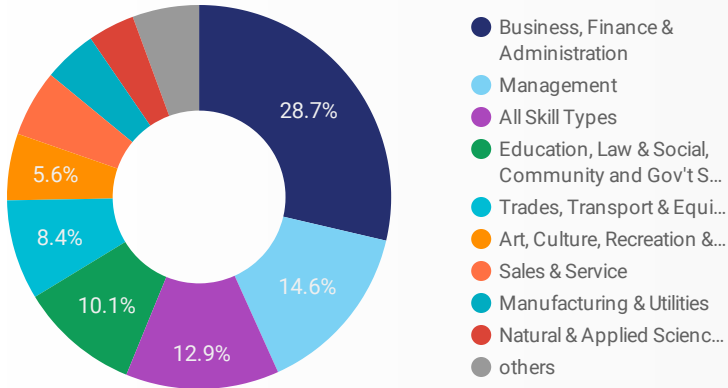

1 - 93 / 93 < >

NOTE: The website data by location is data collected by Google Analytics and cannot be filtered using the age range, gender or tool filters at the top of the page.

JOB-SEEKER REFERRALS

Job Postings
3,219

Employers
596

Services
1

INTERACTIONS BY TOOL

4,837

INTERACTIONS BY AGE GROUP

INTERACTIONS BY GENDER

Source: Job search data is collected from user interactions with the job finding tools on the connect2jobs.ca website.

FILTER

AGE GROUP ▾

GENDER ▾

TOOL ▾

INTEREST BY SKILL TYPE

INTEREST BY SKILL LEVEL

INTEREST BY JOB TYPE

INTEREST BY JOB DURATION