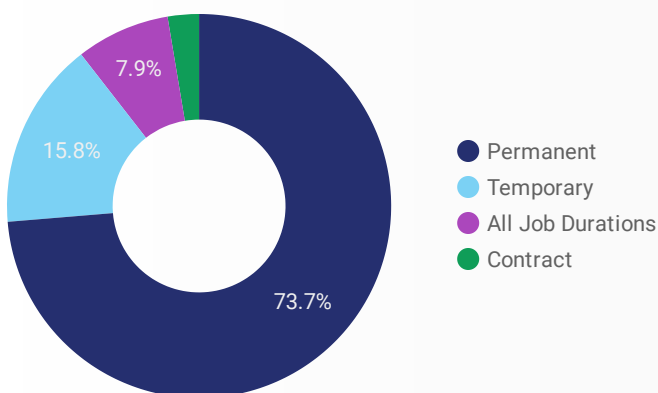

1 - 93 / 93 < >

NOTE: The website data by location is data collected by Google Analytics and cannot be filtered using the age range, gender or tool filters at the top of the page.

JOB-SEEKER REFERRALS

Job Postings
3,219

Employers
596

Services
1

INTERACTIONS BY TOOL

4,837

INTERACTIONS BY AGE GROUP

INTERACTIONS BY GENDER

Source: Job search data is collected from user interactions with the job finding tools on the connect2jobs.ca website.

FILTER

AGE GROUP ▾

GENDER ▾

TOOL ▾

INTEREST BY SKILL TYPE

INTEREST BY SKILL LEVEL

INTEREST BY JOB TYPE

INTEREST BY JOB DURATION