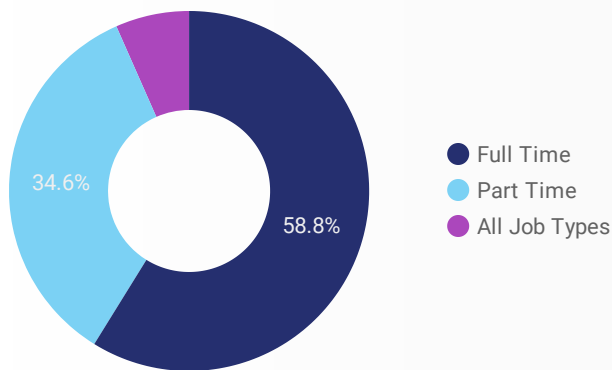

Employers
596

Services
1

INTERACTIONS BY TOOL

4,837

INTERACTIONS BY AGE GROUP

INTERACTIONS BY GENDER

Source: Job search data is collected from user interactions with the job finding tools on the connect2jobs.ca website.

FILTER

AGE GROUP ▾

GENDER ▾

TOOL ▾

INTEREST BY SKILL TYPE

INTEREST BY SKILL LEVEL

INTEREST BY JOB TYPE

INTEREST BY JOB DURATION