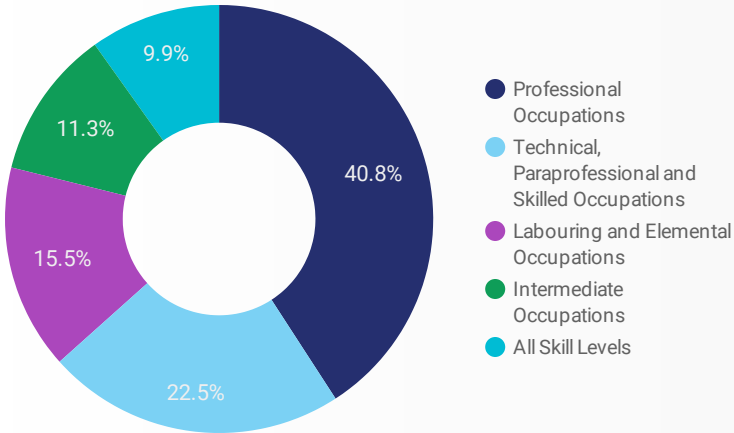

1 - 93 / 93 < >

NOTE: The website data by location is data collected by Google Analytics and cannot be filtered using the age range, gender or tool filters at the top of the page.

JOB-SEEKER REFERRALS

Job Postings
3,219

Employers
596

Services
1

INTERACTIONS BY TOOL

4,837

INTERACTIONS BY AGE GROUP

INTERACTIONS BY GENDER

Source: Job search data is collected from user interactions with the job finding tools on the connect2jobs.ca website.

FILTER

AGE GROUP ▾

GENDER ▾

TOOL ▾

INTEREST BY SKILL TYPE

INTEREST BY SKILL LEVEL

INTEREST BY JOB TYPE

INTEREST BY JOB DURATION