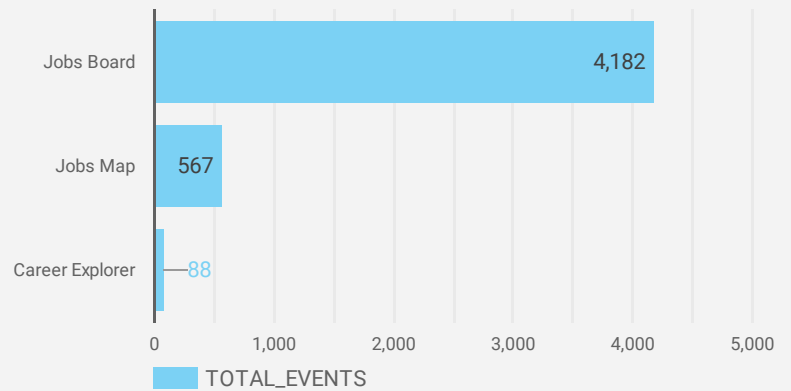

FILTER

AGE GROUP ▾

GENDER ▾

TOOL ▾

WEBSITE TRAFFIC BY LOCATION

	City	Users	Pageviews ▾
1.	Sarnia	702	11,331
2.	(not set)	66	1,311
3.	Toronto	94	1,226
4.	Plympton-Wyoming	47	1,066
5.	Chatham-Kent	35	668
6.	Lambton Shores	30	614
7.	Brampton	27	406
8.	Mississauga	12	214
9.	London	22	209
10.	Columbus	23	201
11.	Hamilton	23	199
12.	Windsor	7	84
13.	Milton	3	82
14.	Kitchener	11	68
15.	Brantford	7	64
16.	Innisfil	1	62
17.	Kawartha Lakes	5	58
18.	Saugeen Shores	4	54
19.	Waterloo	7	48
20.	St. Catharines	4	46
21.	Guelph	8	44

1 - 93 / 93 < >

NOTE: The website data by location is data collected by Google Analytics and cannot be filtered using the age range, gender or tool filters at the top of the page.

JOB-SEEKER REFERRALS

Job Postings
3,219

Employers
596

Services
1

INTERACTIONS BY TOOL

4,837

INTERACTIONS BY AGE GROUP

INTERACTIONS BY GENDER

Source: Job search data is collected from user interactions with the job finding tools on the connect2jobs.ca website.