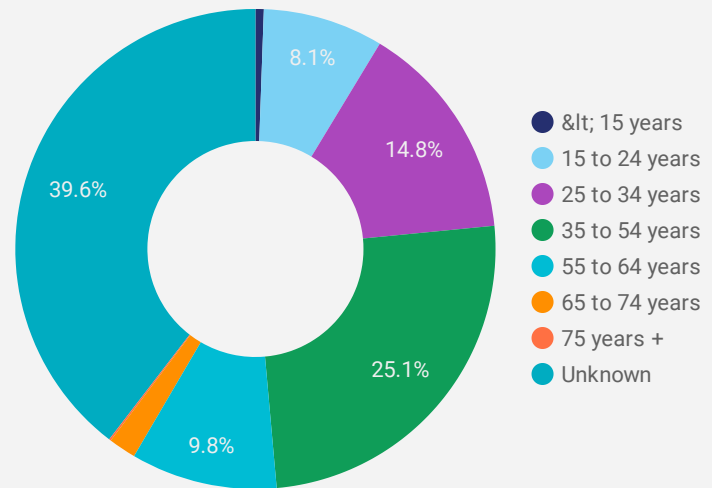

FILTER

AGE GROUP ▾

GENDER ▾

TOOL ▾

WEBSITE TRAFFIC BY LOCATION

	City	Users	Pageviews ▾
1.	Sarnia	702	11,331
2.	(not set)	66	1,311
3.	Toronto	94	1,226
4.	Plympton-Wyoming	47	1,066
5.	Chatham-Kent	35	668
6.	Lambton Shores	30	614
7.	Brampton	27	406
8.	Mississauga	12	214
9.	London	22	209
10.	Columbus	23	201
11.	Hamilton	23	199
12.	Windsor	7	84
13.	Milton	3	82
14.	Kitchener	11	68
15.	Brantford	7	64
16.	Innisfil	1	62
17.	Kawartha Lakes	5	58
18.	Saugeen Shores	4	54
19.	Waterloo	7	48
20.	St. Catharines	4	46
21.	Guelph	8	44

1 - 93 / 93 < >

NOTE: The website data by location is data collected by Google Analytics and cannot be filtered using the age range, gender or tool filters at the top of the page.

JOB-SEEKER REFERRALS

Job Postings
3,219

Employers
596

Services
1

INTERACTIONS BY TOOL

4,837

INTERACTIONS BY AGE GROUP

INTERACTIONS BY GENDER

Source: Job search data is collected from user interactions with the job finding tools on the connect2jobs.ca website.

FILTER

AGE GROUP ▾

GENDER ▾

TOOL ▾

INTEREST BY SKILL TYPE

INTEREST BY SKILL LEVEL

INTEREST BY JOB TYPE

INTEREST BY JOB DURATION