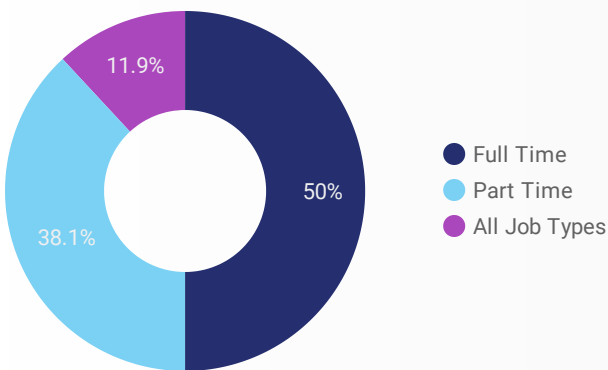

Employers
503

Services
3

INTERACTIONS BY TOOL

2,806

INTERACTIONS BY AGE GROUP

INTERACTIONS BY GENDER

Source: Job search data is collected from user interactions with the job finding tools on the connect2jobs.ca website.

FILTER

AGE GROUP ▾

GENDER ▾

TOOL ▾

INTEREST BY SKILL TYPE

INTEREST BY SKILL LEVEL

INTEREST BY JOB TYPE

INTEREST BY JOB DURATION