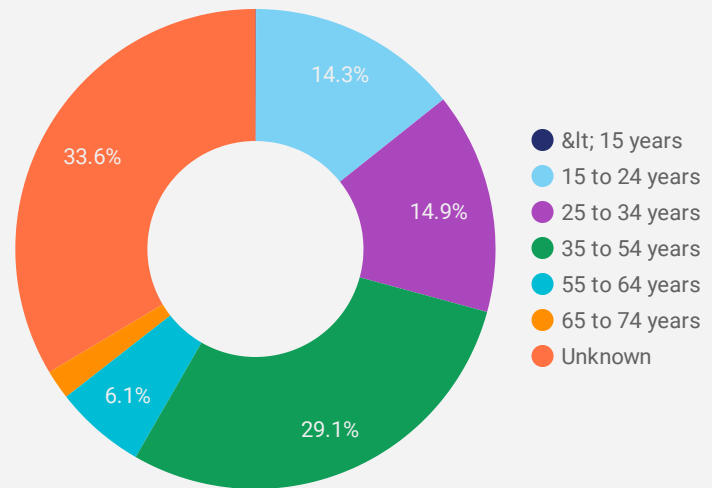

FILTER

AGE GROUP ▾

GENDER ▾

TOOL ▾

WEBSITE TRAFFIC BY LOCATION

	City	Users	Pageviews ▾
1.	Sarnia	488	6,934
2.	Toronto	75	828
3.	Lambton Shores	28	652
4.	Plympton-Wyoming	32	555
5.	(not set)	35	391
6.	London	28	314
7.	Chatham-Kent	23	247
8.	Belo Horizonte	5	205
9.	Columbus	39	170
10.	Brampton	21	150
11.	Kitchener	10	144
12.	Hamilton	21	136
13.	Stratford	2	78
14.	Montreal	7	74
15.	Windsor	9	68
16.	Vaughan	5	66
17.	Tampa	1	58
18.	Brant	3	48
19.	Fredericton	1	46
20.	Cambridge	5	42
21.	Barrie	4	38

1 - 95 / 95 < >

NOTE: The website data by location is data collected by Google Analytics and cannot be filtered using the age range, gender or tool filters at the top of the page.

JOB-SEEKER REFERRALS

Job Postings
2,070

Employers
503

Services
3

INTERACTIONS BY TOOL

2,806

INTERACTIONS BY AGE GROUP

INTERACTIONS BY GENDER

Source: Job search data is collected from user interactions with the job finding tools on the connect2jobs.ca website.

FILTER

AGE GROUP ▾

GENDER ▾

TOOL ▾

INTEREST BY SKILL TYPE

INTEREST BY SKILL LEVEL

INTEREST BY JOB TYPE

INTEREST BY JOB DURATION