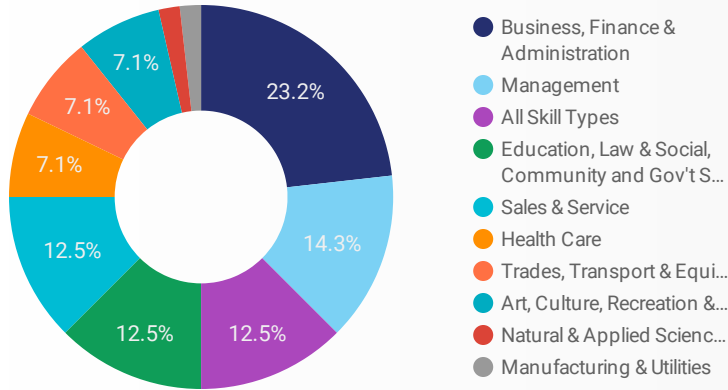

1 - 95 / 95 < >

NOTE: The website data by location is data collected by Google Analytics and cannot be filtered using the age range, gender or tool filters at the top of the page.

JOB-SEEKER REFERRALS

Job Postings
2,070

Employers
503

Services
3

INTERACTIONS BY TOOL

2,806

INTERACTIONS BY AGE GROUP

INTERACTIONS BY GENDER

Source: Job search data is collected from user interactions with the job finding tools on the connect2jobs.ca website.

FILTER

AGE GROUP ▾

GENDER ▾

TOOL ▾

INTEREST BY SKILL TYPE

INTEREST BY SKILL LEVEL

INTEREST BY JOB TYPE

INTEREST BY JOB DURATION