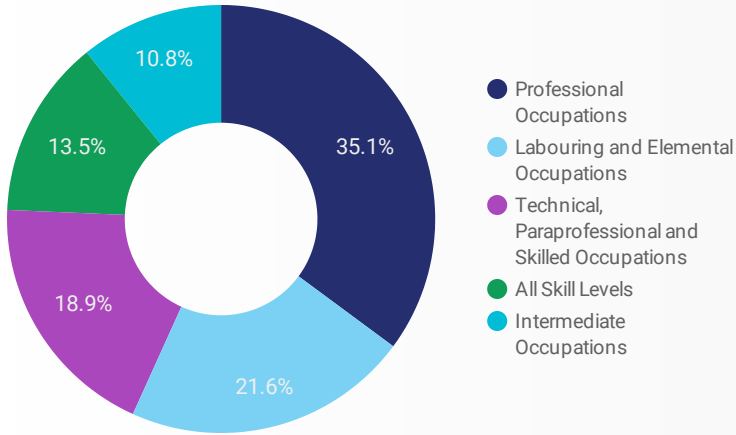

1 - 95 / 95 < >

NOTE: The website data by location is data collected by Google Analytics and cannot be filtered using the age range, gender or tool filters at the top of the page.

JOB-SEEKER REFERRALS

Job Postings
2,070

Employers
503

Services
3

INTERACTIONS BY TOOL

2,806

INTERACTIONS BY AGE GROUP

INTERACTIONS BY GENDER

Source: Job search data is collected from user interactions with the job finding tools on the connect2jobs.ca website.

FILTER

AGE GROUP ▾

GENDER ▾

TOOL ▾

INTEREST BY SKILL TYPE

INTEREST BY SKILL LEVEL

INTEREST BY JOB TYPE

INTEREST BY JOB DURATION