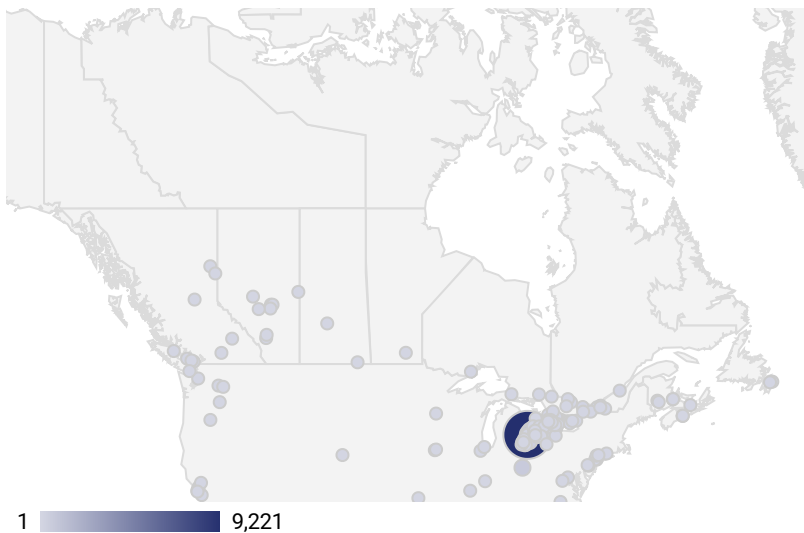

FILTER

AGE GROUP ▾

GENDER ▾

TOOL ▾

WEBSITE TRAFFIC BY LOCATION

	City	Users	Pageviews ▾
1.	Sarnia	488	6,934
2.	Toronto	75	828
3.	Lambton Shores	28	652
4.	Plympton-Wyoming	32	555
5.	(not set)	35	391
6.	London	28	314
7.	Chatham-Kent	23	247
8.	Belo Horizonte	5	205
9.	Columbus	39	170
10.	Brampton	21	150
11.	Kitchener	10	144
12.	Hamilton	21	136
13.	Stratford	2	78
14.	Montreal	7	74
15.	Windsor	9	68
16.	Vaughan	5	66
17.	Tampa	1	58
18.	Brant	3	48
19.	Fredericton	1	46
20.	Cambridge	5	42
21.	Barrie	4	38

1 - 95 / 95 < >

NOTE: The website data by location is data collected by Google Analytics and cannot be filtered using the age range, gender or tool filters at the top of the page.

JOB-SEEKER REFERRALS

Job Postings
2,070