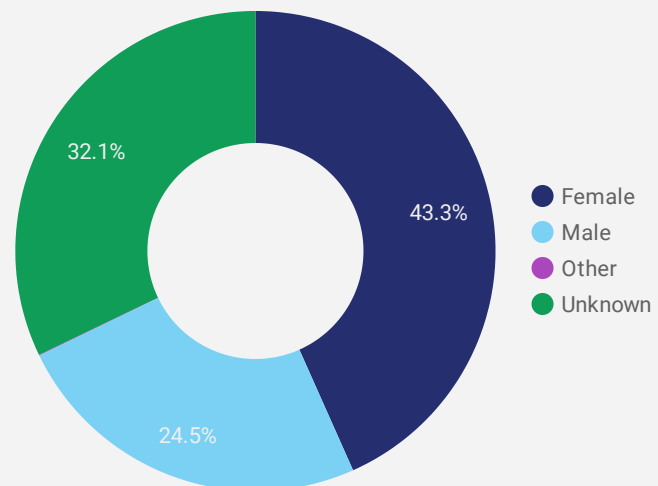

FILTER

AGE GROUP ▾

GENDER ▾

TOOL ▾

WEBSITE TRAFFIC BY LOCATION

	City	Users	Pageviews ▾
1.	Sarnia	488	6,934
2.	Toronto	75	828
3.	Lambton Shores	28	652
4.	Plympton-Wyoming	32	555
5.	(not set)	35	391
6.	London	28	314
7.	Chatham-Kent	23	247
8.	Belo Horizonte	5	205
9.	Columbus	39	170
10.	Brampton	21	150
11.	Kitchener	10	144
12.	Hamilton	21	136
13.	Stratford	2	78
14.	Montreal	7	74
15.	Windsor	9	68
16.	Vaughan	5	66
17.	Tampa	1	58
18.	Brant	3	48
19.	Fredericton	1	46
20.	Cambridge	5	42
21.	Barrie	4	38

1 - 95 / 95 < >

NOTE: The website data by location is data collected by Google Analytics and cannot be filtered using the age range, gender or tool filters at the top of the page.

JOB-SEEKER REFERRALS

Job Postings
2,070

Employers
503

Services
3

INTERACTIONS BY TOOL

2,806

INTERACTIONS BY AGE GROUP

INTERACTIONS BY GENDER

Source: Job search data is collected from user interactions with the job finding tools on the connect2jobs.ca website.