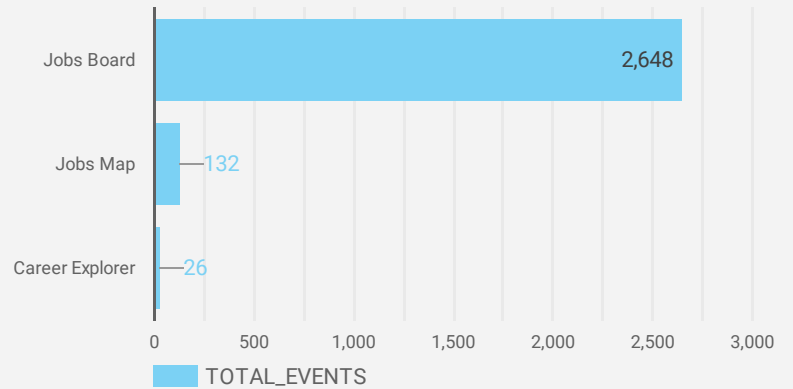

FILTER

AGE GROUP ▾

GENDER ▾

TOOL ▾

WEBSITE TRAFFIC BY LOCATION

	City	Users	Pageviews ▾
1.	Sarnia	488	6,934
2.	Toronto	75	828
3.	Lambton Shores	28	652
4.	Plympton-Wyoming	32	555
5.	(not set)	35	391
6.	London	28	314
7.	Chatham-Kent	23	247
8.	Belo Horizonte	5	205
9.	Columbus	39	170
10.	Brampton	21	150
11.	Kitchener	10	144
12.	Hamilton	21	136
13.	Stratford	2	78
14.	Montreal	7	74
15.	Windsor	9	68
16.	Vaughan	5	66
17.	Tampa	1	58
18.	Brant	3	48
19.	Fredericton	1	46
20.	Cambridge	5	42
21.	Barrie	4	38

1 - 95 / 95 < >

NOTE: The website data by location is data collected by Google Analytics and cannot be filtered using the age range, gender or tool filters at the top of the page.

JOB-SEEKER REFERRALS

Job Postings
2,070

Employers
503

Services
3

INTERACTIONS BY TOOL

2,806

INTERACTIONS BY AGE GROUP

INTERACTIONS BY GENDER

Source: Job search data is collected from user interactions with the job finding tools on the connect2jobs.ca website.