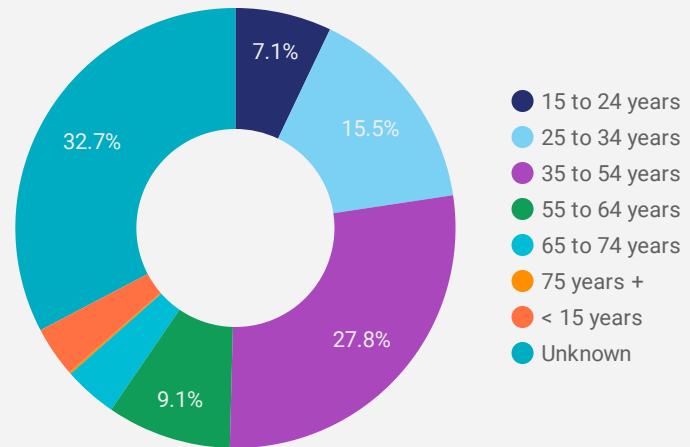

FILTER

AGE GROUP ▾

GENDER ▾

TOOL ▾

WEBSITE TRAFFIC BY LOCATION

	City	Users	Pageviews ▾
1.	Sarnia	482	3,596
2.	(not set)	51	382
3.	Toronto	72	374
4.	Plympton-Wyoming	29	220
5.	London	16	87
6.	Brampton	20	83
7.	Chatham-Kent	15	82
8.	Hamilton	14	64
9.	Forest	9	55
10.	Ottawa	4	52
11.	Waterloo	4	47
12.	Columbus	14	34
13.	Point Edward	2	30
14.	Lambton Shores	8	30
15.	Woodstock	1	29
16.	Enniskillen	7	27
17.	Wallaceburg	5	24
18.	Kitchener	8	22
19.	Prince Edward	4	21
20.	Mississauga	2	19

JOB-SEEKER REFERRALS

Job Postings
2,573

Employers
550

Services
12

INTERACTIONS BY TOOL

3,475

INTERACTIONS BY AGE GROUP

INTERACTIONS BY GENDER

Source:

Job search data is collected from user interactions with the job finding tools on the slwdb.org website. Location data is collected by Google Analytics and cannot be filtered using the age range, gender or tool filters at the top of the page.