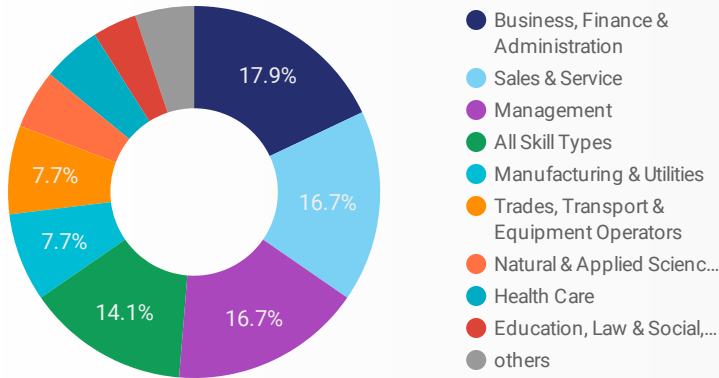

JOB-SEEKER REFERRALS

Job Postings
2,573

Employers
550

Services
12

INTERACTIONS BY TOOL

3,475

INTERACTIONS BY AGE GROUP

INTERACTIONS BY GENDER

Source:

Job search data is collected from user interactions with the job finding tools on the slwdb.org website. Location data is collected by Google Analytics and cannot be filtered using the age range, gender or tool filters at the top of the page.

FILTER

AGE GROUP ▾

GENDER ▾

TOOL ▾

INTEREST BY SKILL TYPE

INTEREST BY SKILL LEVEL

INTEREST BY JOB TYPE

INTEREST BY JOB DURATION