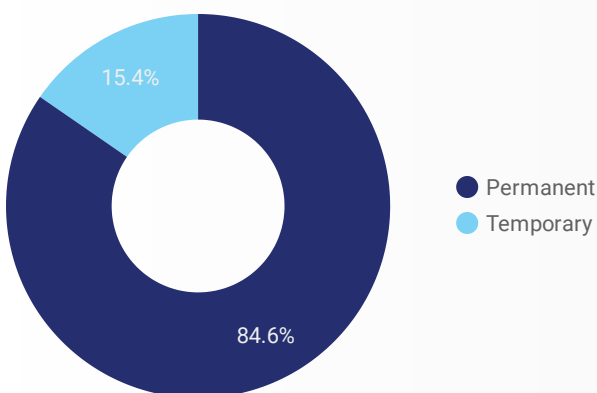

JOB-SEEKER REFERRALS

Job Postings
2,573

Employers
550

Services
12

INTERACTIONS BY TOOL

3,475

INTERACTIONS BY AGE GROUP

INTERACTIONS BY GENDER

Source:

Job search data is collected from user interactions with the job finding tools on the slwdb.org website. Location data is collected by Google Analytics and cannot be filtered using the age range, gender or tool filters at the top of the page.

FILTER

AGE GROUP ▾

GENDER ▾

TOOL ▾

INTEREST BY SKILL TYPE

INTEREST BY SKILL LEVEL

INTEREST BY JOB TYPE

INTEREST BY JOB DURATION