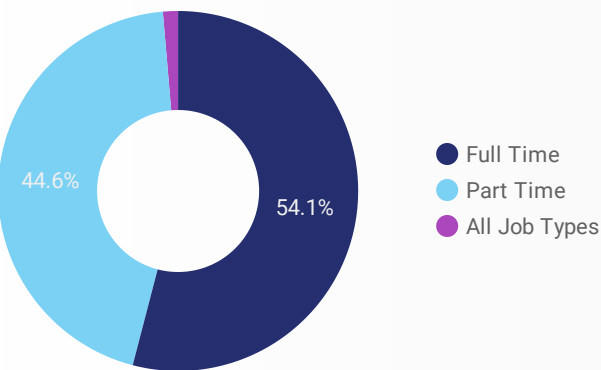

JOB-SEEKER REFERRALS

Job Postings
2,573

Employers
550

Services
12

INTERACTIONS BY TOOL

3,475

INTERACTIONS BY AGE GROUP

INTERACTIONS BY GENDER

FILTER

AGE GROUP ▾

GENDER ▾

TOOL ▾

INTEREST BY SKILL TYPE

INTEREST BY SKILL LEVEL

INTEREST BY JOB TYPE

INTEREST BY JOB DURATION