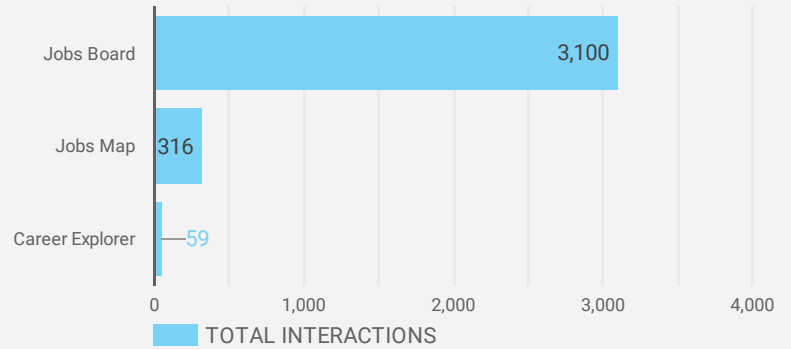

FILTER

AGE GROUP ▾

GENDER ▾

TOOL ▾

WEBSITE TRAFFIC BY LOCATION

	City	Users	Pageviews ▾
1.	Sarnia	482	3,596
2.	(not set)	51	382
3.	Toronto	72	374
4.	Plympton-Wyoming	29	220
5.	London	16	87
6.	Brampton	20	83
7.	Chatham-Kent	15	82
8.	Hamilton	14	64
9.	Forest	9	55
10.	Ottawa	4	52
11.	Waterloo	4	47
12.	Columbus	14	34
13.	Point Edward	2	30
14.	Lambton Shores	8	30
15.	Woodstock	1	29
16.	Enniskillen	7	27
17.	Wallaceburg	5	24
18.	Kitchener	8	22
19.	Prince Edward	4	21
20.	Mississauga	2	19

JOB-SEEKER REFERRALS

Job Postings
2,573

Employers
550

Services
12

INTERACTIONS BY TOOL

3,475

INTERACTIONS BY AGE GROUP

INTERACTIONS BY GENDER

Source:

Job search data is collected from user interactions with the job finding tools on the slwdb.org website. Location data is collected by Google Analytics and cannot be filtered using the age range, gender or tool filters at the top of the page.