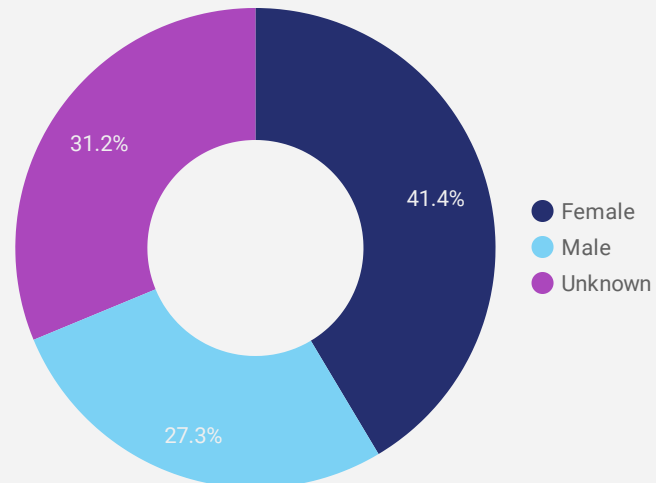

FILTER

AGE GROUP ▾

GENDER ▾

TOOL ▾

WEBSITE TRAFFIC BY LOCATION

	City	Users	Pageviews ▾
1.	Sarnia	482	3,596
2.	(not set)	51	382
3.	Toronto	72	374
4.	Plympton-Wyoming	29	220
5.	London	16	87
6.	Brampton	20	83
7.	Chatham-Kent	15	82
8.	Hamilton	14	64
9.	Forest	9	55
10.	Ottawa	4	52
11.	Waterloo	4	47
12.	Columbus	14	34
13.	Point Edward	2	30
14.	Lambton Shores	8	30
15.	Woodstock	1	29
16.	Enniskillen	7	27
17.	Wallaceburg	5	24
18.	Kitchener	8	22
19.	Prince Edward	4	21
20.	Mississauga	2	19

JOB-SEEKER REFERRALS

Job Postings
2,573

Employers
550

Services
12

INTERACTIONS BY TOOL

3,475

INTERACTIONS BY AGE GROUP

INTERACTIONS BY GENDER

Source:

Job search data is collected from user interactions with the job finding tools on the slwdb.org website. Location data is collected by Google Analytics and cannot be filtered using the age range, gender or tool filters at the top of the page.