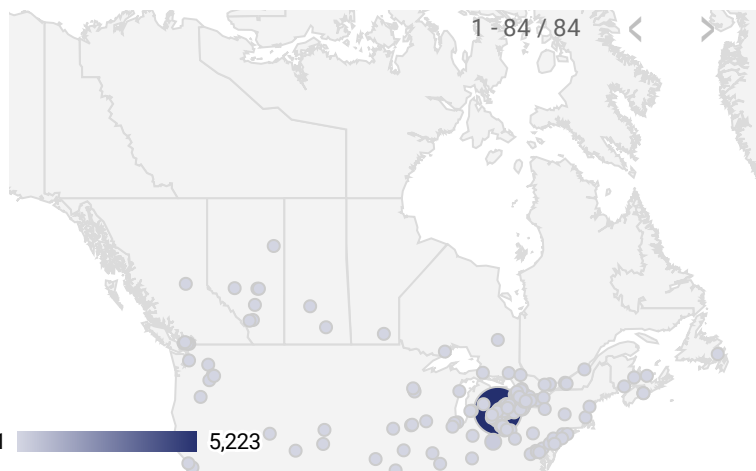

FILTER

AGE GROUP ▾

GENDER ▾

TOOL ▾

WEBSITE TRAFFIC BY LOCATION

	City	Users	Pageviews ▾
1.	Sarnia	482	3,596
2.	(not set)	51	382
3.	Toronto	72	374
4.	Plympton-Wyoming	29	220
5.	London	16	87
6.	Brampton	20	83
7.	Chatham-Kent	15	82
8.	Hamilton	14	64
9.	Forest	9	55
10.	Ottawa	4	52
11.	Waterloo	4	47
12.	Columbus	14	34
13.	Point Edward	2	30
14.	Lambton Shores	8	30
15.	Woodstock	1	29
16.	Enniskillen	7	27
17.	Wallaceburg	5	24
18.	Kitchener	8	22
19.	Prince Edward	4	21
20.	Mississauga	2	19

JOB-SEEKER REFERRALS

Job Postings
2,573

Employers
550

Services
12

INTERACTIONS BY TOOL

3,475

INTERACTIONS BY AGE GROUP

INTERACTIONS BY GENDER

Source:

Job search data is collected from user interactions with the job finding tools on the slwdb.org website. Location data is collected by Google Analytics and cannot be filtered using the age range, gender or tool filters at the top of the page.