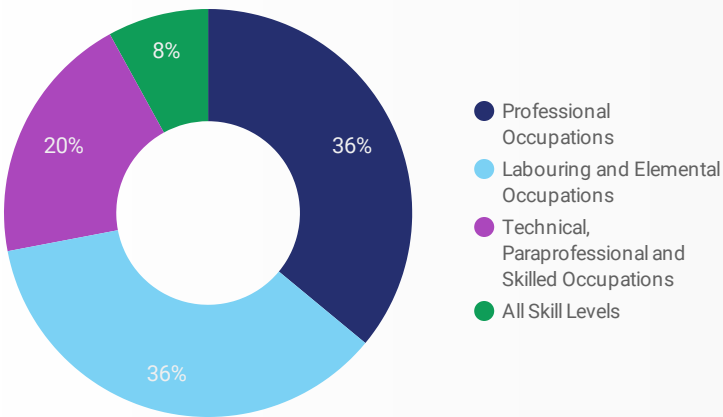

JOB-SEEKER REFERRALS

Job Postings
2,573

Employers
550

Services
12

INTERACTIONS BY TOOL

3,475

INTERACTIONS BY AGE GROUP

INTERACTIONS BY GENDER

Source:

Job search data is collected from user interactions with the job finding tools on the slwdb.org website. Location data is collected by Google Analytics and cannot be filtered using the age range, gender or tool filters at the top of the page.

FILTER

AGE GROUP ▾

GENDER ▾

TOOL ▾

INTEREST BY SKILL TYPE

INTEREST BY SKILL LEVEL

INTEREST BY JOB TYPE

INTEREST BY JOB DURATION