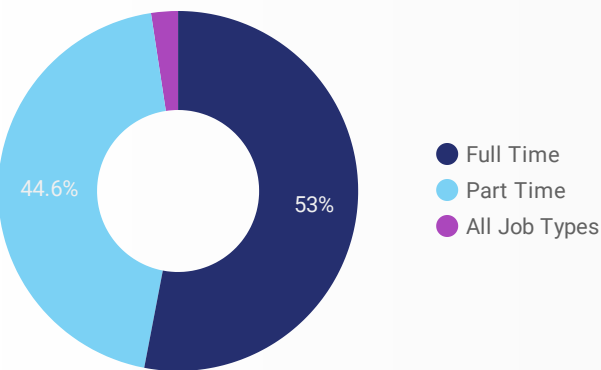

JOB-SEEKER REFERRALS

Job Postings
2,897

Employers
628

Services
2

INTERACTIONS BY TOOL

4,634

INTERACTIONS BY AGE GROUP

INTERACTIONS BY GENDER

FILTER

AGE GROUP ▾

GENDER ▾

TOOL ▾

INTEREST BY SKILL TYPE

INTEREST BY SKILL LEVEL

INTEREST BY JOB TYPE

INTEREST BY JOB DURATION