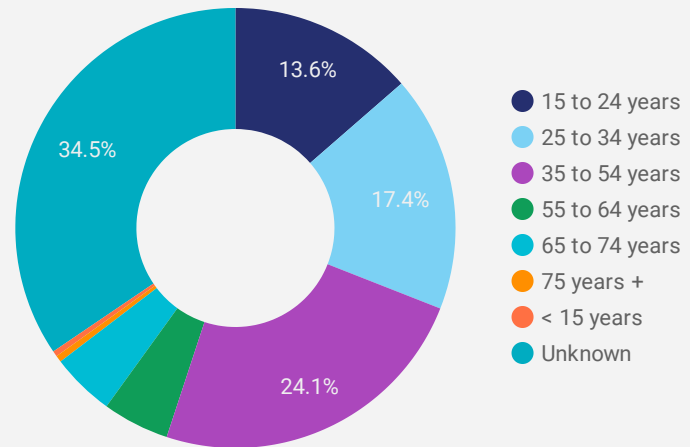

FILTER

AGE GROUP ▾

GENDER ▾

TOOL ▾

WEBSITE TRAFFIC BY LOCATION

	City	Users	Pageviews ▾
1.	Sarnia	481	3,895
2.	Toronto	69	394
3.	(not set)	36	270
4.	London	33	255
5.	Brampton	21	184
6.	Forest	22	159
7.	Chatham	5	128
8.	Enniskillen	16	126
9.	Wallaceburg	11	66
10.	Hamilton	13	55
11.	Columbus	8	34
12.	Aylmer	2	27
13.	North Middlesex	1	23
14.	St. Clair	1	20
15.	Lome	1	16
16.	Orillia	4	16
17.	Mississauga	7	13
18.	Dublin	10	13
19.	Orangeville	1	11
20.	Tillsonburg	3	10

JOB-SEEKER REFERRALS

Job Postings
2,897

Employers
628

Services
2

INTERACTIONS BY TOOL

4,634

INTERACTIONS BY AGE GROUP

INTERACTIONS BY GENDER

Source:

Job search data is collected from user interactions with the job finding tools on the slwdb.org website. Location data is collected by Google Analytics and cannot be filtered using the age range, gender or tool filters at the top of the page.