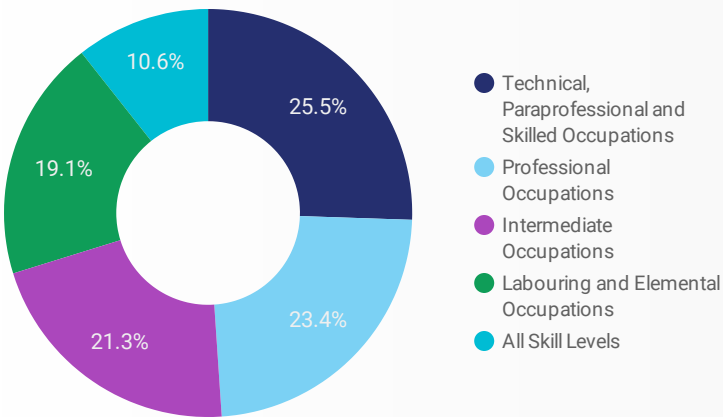

JOB-SEEKER REFERRALS

Job Postings
2,897

Employers
628

Services
2

INTERACTIONS BY TOOL

4,634

INTERACTIONS BY AGE GROUP

INTERACTIONS BY GENDER

Source:

Job search data is collected from user interactions with the job finding tools on the slwdb.org website. Location data is collected by Google Analytics and cannot be filtered using the age range, gender or tool filters at the top of the page.

FILTER

AGE GROUP ▾

GENDER ▾

TOOL ▾

INTEREST BY SKILL TYPE

INTEREST BY SKILL LEVEL

INTEREST BY JOB TYPE

INTEREST BY JOB DURATION