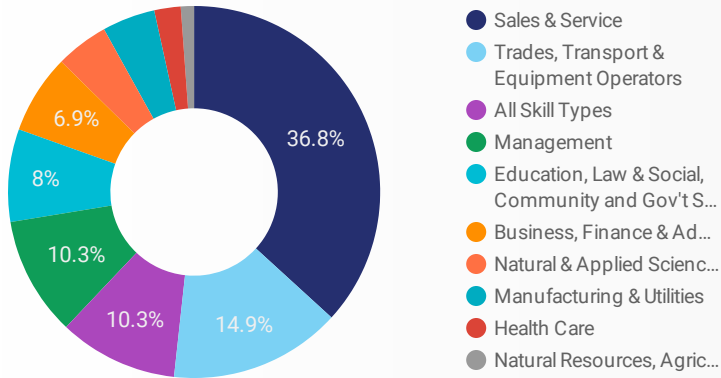

FILTER

AGE GROUP ▾

GENDER ▾

TOOL ▾

INTEREST BY SKILL TYPE