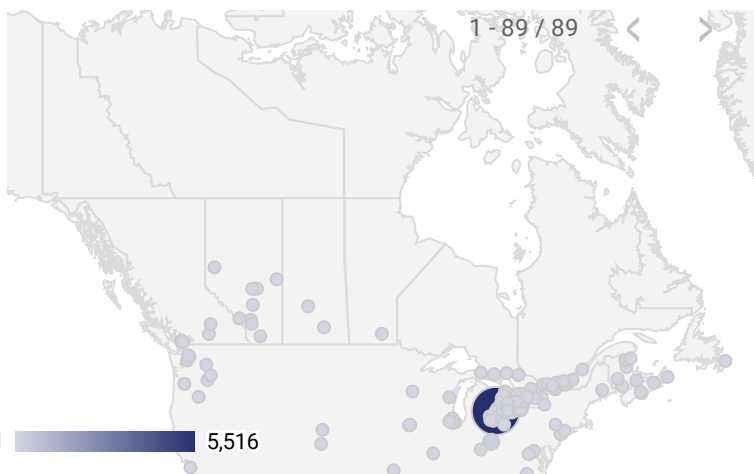

FILTER

AGE GROUP ▾

GENDER ▾

TOOL ▾

WEBSITE TRAFFIC BY LOCATION

	City	Users	Pageviews ▾
1.	Sarnia	481	3,895
2.	Toronto	69	394
3.	(not set)	36	270
4.	London	33	255
5.	Brampton	21	184
6.	Forest	22	159
7.	Chatham	5	128
8.	Enniskillen	16	126
9.	Wallaceburg	11	66
10.	Hamilton	13	55
11.	Columbus	8	34
12.	Aylmer	2	27
13.	North Middlesex	1	23
14.	St. Clair	1	20
15.	Lome	1	16
16.	Orillia	4	16
17.	Mississauga	7	13
18.	Dublin	10	13
19.	Orangeville	1	11
20.	Tillsonburg	3	10

JOB-SEEKER REFERRALS

Job Postings
2,897

Employers
628

Services
2

INTERACTIONS BY TOOL

4,634

INTERACTIONS BY AGE GROUP

INTERACTIONS BY GENDER

Source:

Job search data is collected from user interactions with the job finding tools on the slwdb.org website. Location data is collected by Google Analytics and cannot be filtered using the age range, gender or tool filters at the top of the page.