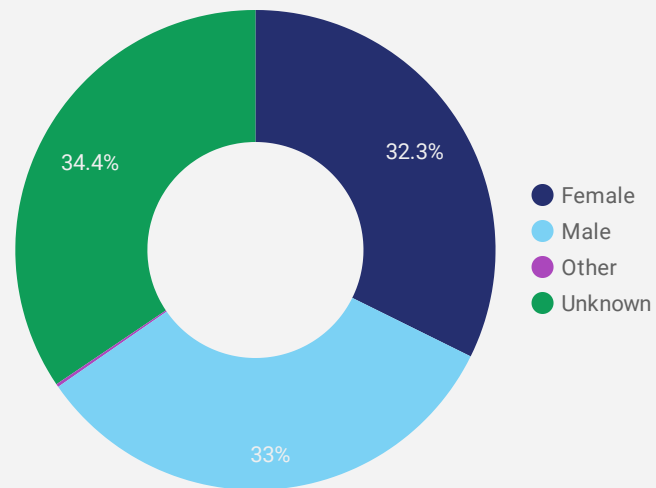

FILTER

AGE GROUP ▾

GENDER ▾

TOOL ▾

WEBSITE TRAFFIC BY LOCATION

	City	Users	Pageviews ▾
1.	Sarnia	481	3,895
2.	Toronto	69	394
3.	(not set)	36	270
4.	London	33	255
5.	Brampton	21	184
6.	Forest	22	159
7.	Chatham	5	128
8.	Enniskillen	16	126
9.	Wallaceburg	11	66
10.	Hamilton	13	55
11.	Columbus	8	34
12.	Aylmer	2	27
13.	North Middlesex	1	23
14.	St. Clair	1	20
15.	Lome	1	16
16.	Orillia	4	16
17.	Mississauga	7	13
18.	Dublin	10	13
19.	Orangeville	1	11
20.	Tillsonburg	3	10

JOB-SEEKER REFERRALS

Job Postings
2,897

Employers
628

Services
2

INTERACTIONS BY TOOL

4,634

INTERACTIONS BY AGE GROUP

INTERACTIONS BY GENDER

Source:

Job search data is collected from user interactions with the job finding tools on the slwdb.org website. Location data is collected by Google Analytics and cannot be filtered using the age range, gender or tool filters at the top of the page.