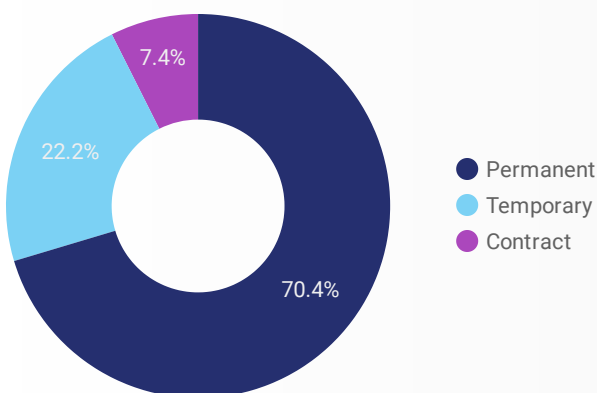

JOB-SEEKER REFERRALS

Job Postings
2,897

Employers
628

Services
2

INTERACTIONS BY TOOL

4,634

INTERACTIONS BY AGE GROUP

INTERACTIONS BY GENDER

Source:

Job search data is collected from user interactions with the job finding tools on the slwdb.org website. Location data is collected by Google Analytics and cannot be filtered using the age range, gender or tool filters at the top of the page.

FILTER

AGE GROUP ▾

GENDER ▾

TOOL ▾

INTEREST BY SKILL TYPE

INTEREST BY SKILL LEVEL

INTEREST BY JOB TYPE

INTEREST BY JOB DURATION