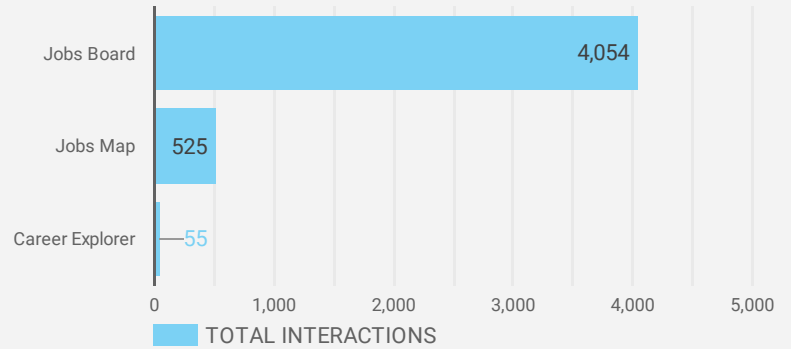

FILTER

AGE GROUP ▾

GENDER ▾

TOOL ▾

WEBSITE TRAFFIC BY LOCATION

	City	Users	Pageviews ▾
1.	Sarnia	481	3,895
2.	Toronto	69	394
3.	(not set)	36	270
4.	London	33	255
5.	Brampton	21	184
6.	Forest	22	159
7.	Chatham	5	128
8.	Enniskillen	16	126
9.	Wallaceburg	11	66
10.	Hamilton	13	55
11.	Columbus	8	34
12.	Aylmer	2	27
13.	North Middlesex	1	23
14.	St. Clair	1	20
15.	Lome	1	16
16.	Orillia	4	16
17.	Mississauga	7	13
18.	Dublin	10	13
19.	Orangeville	1	11
20.	Tillsonburg	3	10

JOB-SEEKER REFERRALS

Job Postings
2,897

Employers
628

Services
2

INTERACTIONS BY TOOL

4,634

INTERACTIONS BY AGE GROUP

INTERACTIONS BY GENDER

Source:

Job search data is collected from user interactions with the job finding tools on the slwdb.org website. Location data is collected by Google Analytics and cannot be filtered using the age range, gender or tool filters at the top of the page.