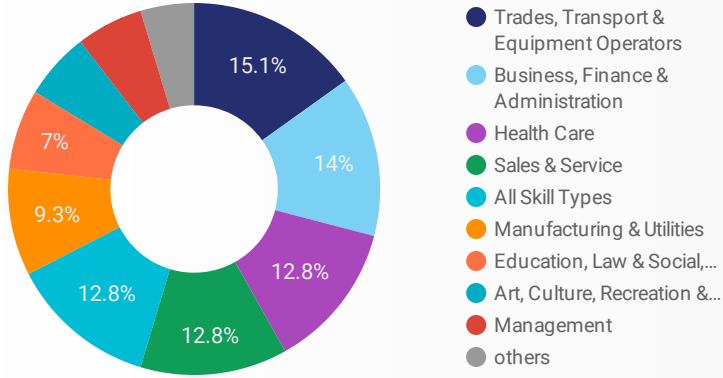

FILTER

AGE GROUP ▾

GENDER ▾

TOOL ▾

INTEREST BY SKILL TYPE