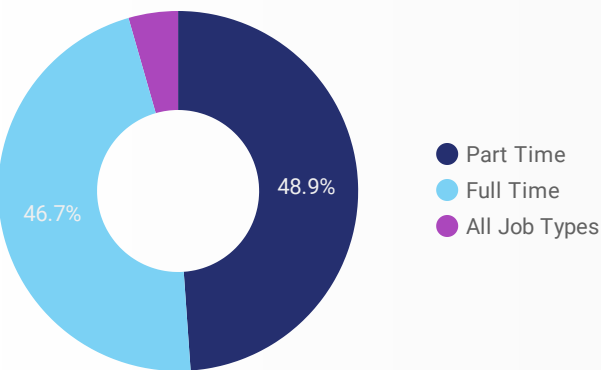

INTEREST BY JOB TYPE