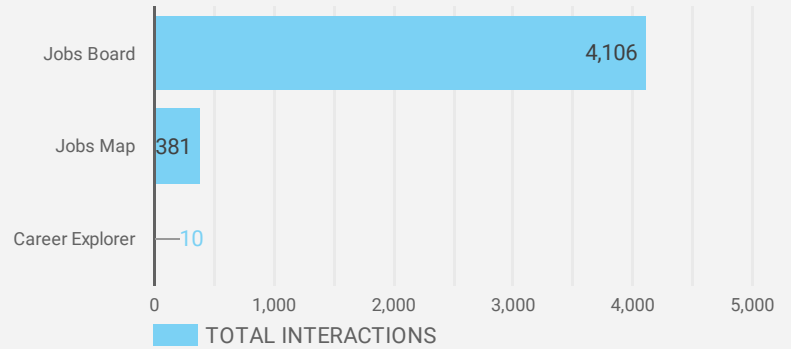

## WEBSITE TRAFFIC BY LOCATION

	City	Users	Pageviews ▾
1.	Sarnia	525	3,941
2.	Toronto	94	884
3.	(not set)	63	606
4.	Hamilton	37	240
5.	London	39	237
6.	Forest	15	232
7.	Burlington	33	158
8.	Enniskillen	12	109
9.	Chatham	5	57
10.	Brampton	12	54
11.	Wallaceburg	8	30
12.	Orillia	9	30
13.	Oakville	2	28
14.	Guelph	6	27
15.	Columbus	3	24
16.	Waterloo	5	24
17.	Fort Erie	1	24
18.	Ottawa	7	24
19.	Surrey	3	16
20.	Halifax Regional M...	2	16

## JOB-SEEKER REFERRALS

Job Postings  
**3,240**

Employers  
**666**

Services  
**2**

## INTERACTIONS BY TOOL

**4,497**

## INTERACTIONS BY AGE GROUP