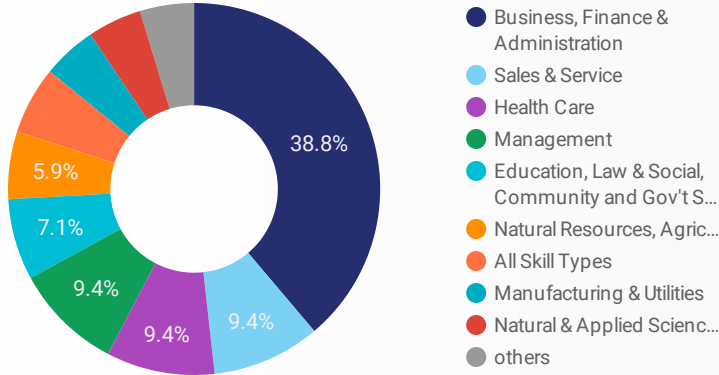

## INTERACTIONS BY AGE GROUP

## INTERACTIONS BY GENDER

**Source:**

Job search data is collected from user interactions with the job finding tools on the slwdb.org website. Location data is collected by Google Analytics and cannot be filtered using the age range, gender or tool filters at the top of the page.

**FILTER**

AGE GROUP ▾

GENDER ▾

TOOL ▾

### INTEREST BY SKILL TYPE