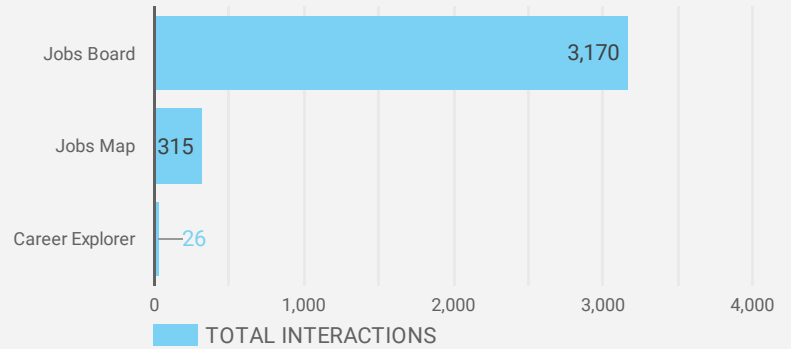

## WEBSITE TRAFFIC BY LOCATION

	City	Users	Pageviews ▾
1.	Sarnia	471	3,492
2.	Toronto	69	468
3.	(not set)	39	275
4.	Aylmer	5	149
5.	Hamilton	23	144
6.	Enniskillen	11	122
7.	London	18	119
8.	Forest	11	101
9.	Burlington	7	71
10.	Orangeville	2	69
11.	Columbus	6	65
12.	Guelph	3	43
13.	Brampton	8	41
14.	Welland	2	38
15.	Chatham	3	29
16.	Oakville	1	23
17.	Wallaceburg	6	22
18.	Vaughan	5	21
19.	Kitchener	3	20
20.	Waterloo	8	19

## JOB-SEEKER REFERRALS

Job Postings  
**2,455**

Employers  
**591**

Services  
**1**

## INTERACTIONS BY TOOL

**3,511**

## INTERACTIONS BY AGE GROUP