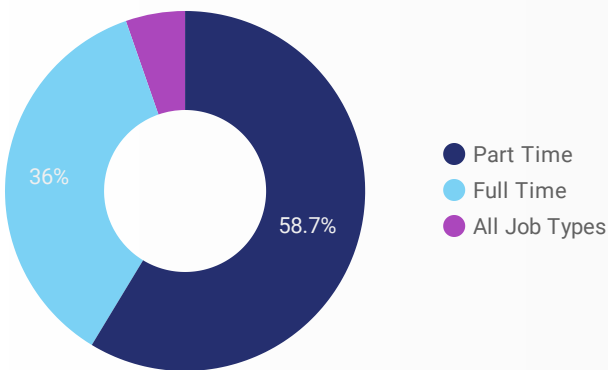

INTEREST BY JOB TYPE