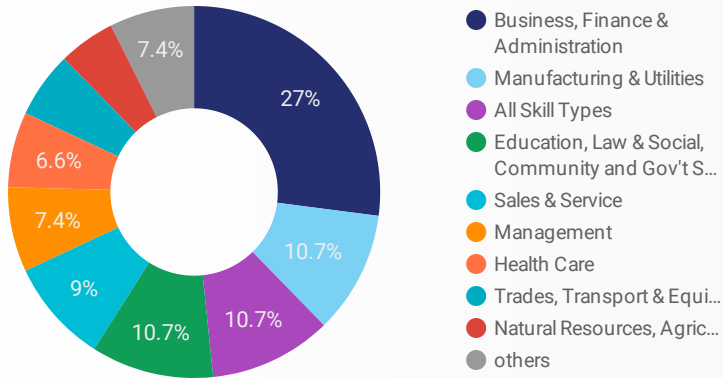

## INTERACTIONS BY AGE GROUP

## INTERACTIONS BY GENDER

**Source:**

Job search data is collected from user interactions with the job finding tools on the slwdb.org website. Location data is collected by Google Analytics and cannot be filtered using the age range, gender or tool filters at the top of the page.

**FILTER**

AGE GROUP ▾

GENDER ▾

TOOL ▾

## INTEREST BY SKILL TYPE