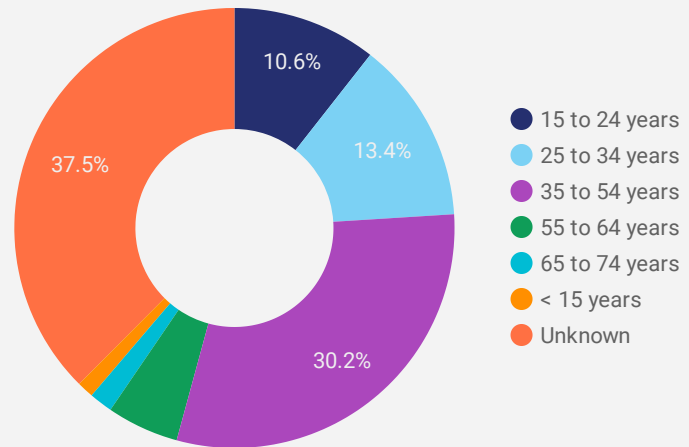

FILTER

AGE GROUP ▾

GENDER ▾

TOOL ▾

WEBSITE TRAFFIC BY LOCATION

	City	Users	Pageviews ▾
1.	Sarnia	558	4,387
2.	Toronto	86	556
3.	(not set)	74	404
4.	London	38	232
5.	Enniskillen	13	193
6.	Wallaceburg	39	148
7.	Burlington	5	97
8.	Tillsonburg	6	85
9.	Windsor	8	85
10.	Hamilton	9	66
11.	Pembroke	1	58
12.	St. Clair	4	55
13.	St. Thomas	6	48
14.	Saint Marys	2	43
15.	Forest	9	40
16.	Guelph	2	32
17.	Kitchener	9	24
18.	N'Djamena	2	20
19.	Lagos	2	19
20.	Chatham	7	16

JOB-SEEKER REFERRALS

Job Postings
2,683

Employers
592

Services
11

INTERACTIONS BY TOOL

3,916

INTERACTIONS BY AGE GROUP

INTERACTIONS BY GENDER

Source:

Job search data is collected from user interactions with the job finding tools on the slwdb.org website. Location data is collected by Google Analytics and cannot be filtered using the age range, gender or tool filters at the top of the page.