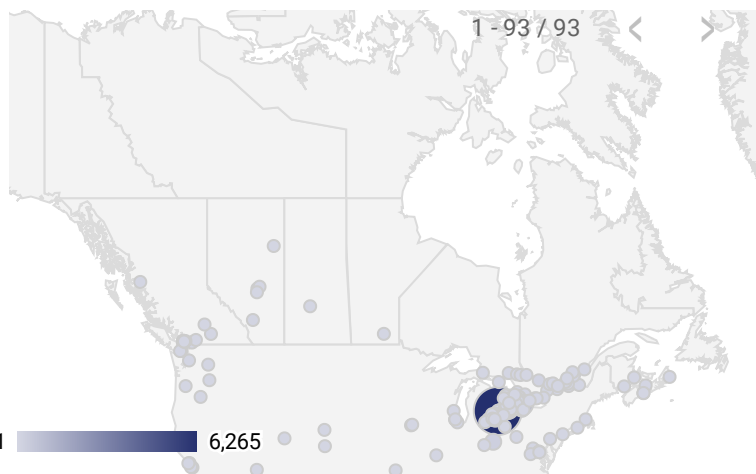

FILTER

AGE GROUP ▾

GENDER ▾

TOOL ▾

WEBSITE TRAFFIC BY LOCATION

	City	Users	Pageviews ▾
1.	Sarnia	558	4,387
2.	Toronto	86	556
3.	(not set)	74	404
4.	London	38	232
5.	Enniskillen	13	193
6.	Wallaceburg	39	148
7.	Burlington	5	97
8.	Tillsonburg	6	85
9.	Windsor	8	85
10.	Hamilton	9	66
11.	Pembroke	1	58
12.	St. Clair	4	55
13.	St. Thomas	6	48
14.	Saint Marys	2	43
15.	Forest	9	40
16.	Guelph	2	32
17.	Kitchener	9	24
18.	N'Djamena	2	20
19.	Lagos	2	19
20.	Chatham	7	16

JOB-SEEKER REFERRALS

Job Postings
2,683

Employers
592

Services
11

INTERACTIONS BY TOOL

3,916

INTERACTIONS BY AGE GROUP

INTERACTIONS BY GENDER

Source:

Job search data is collected from user interactions with the job finding tools on the slwdb.org website. Location data is collected by Google Analytics and cannot be filtered using the age range, gender or tool filters at the top of the page.