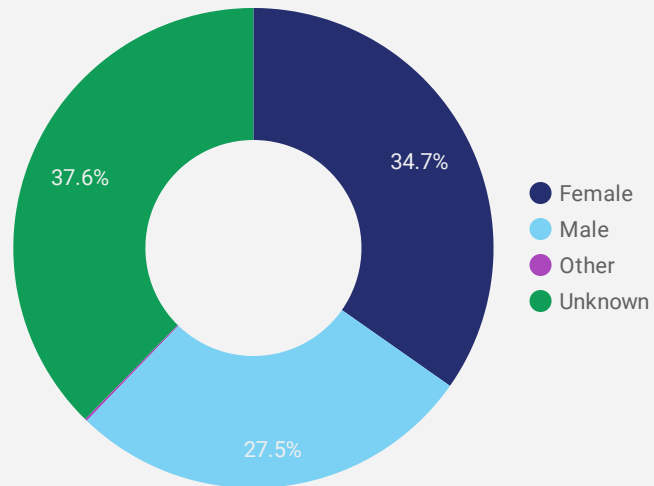

FILTER

AGE GROUP ▾

GENDER ▾

TOOL ▾

WEBSITE TRAFFIC BY LOCATION

	City	Users	Pageviews ▾
1.	Sarnia	558	4,387
2.	Toronto	86	556
3.	(not set)	74	404
4.	London	38	232
5.	Enniskillen	13	193
6.	Wallaceburg	39	148
7.	Burlington	5	97
8.	Tillsonburg	6	85
9.	Windsor	8	85
10.	Hamilton	9	66
11.	Pembroke	1	58
12.	St. Clair	4	55
13.	St. Thomas	6	48
14.	Saint Marys	2	43
15.	Forest	9	40
16.	Guelph	2	32
17.	Kitchener	9	24
18.	N'Djamena	2	20
19.	Lagos	2	19
20.	Chatham	7	16

JOB-SEEKER REFERRALS

Job Postings
2,683

Employers
592

Services
11

INTERACTIONS BY TOOL

3,916

INTERACTIONS BY AGE GROUP

INTERACTIONS BY GENDER

Source:

Job search data is collected from user interactions with the job finding tools on the slwdb.org website. Location data is collected by Google Analytics and cannot be filtered using the age range, gender or tool filters at the top of the page.