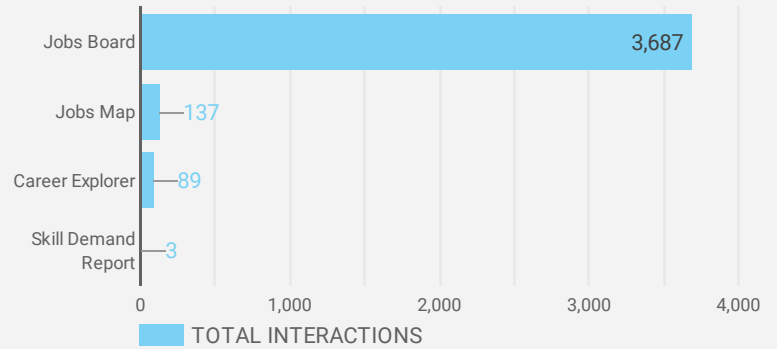

FILTER

AGE GROUP ▾

GENDER ▾

TOOL ▾

WEBSITE TRAFFIC BY LOCATION

	City	Users	Pageviews ▾
1.	Sarnia	558	4,387
2.	Toronto	86	556
3.	(not set)	74	404
4.	London	38	232
5.	Enniskillen	13	193
6.	Wallaceburg	39	148
7.	Burlington	5	97
8.	Tillsonburg	6	85
9.	Windsor	8	85
10.	Hamilton	9	66
11.	Pembroke	1	58
12.	St. Clair	4	55
13.	St. Thomas	6	48
14.	Saint Marys	2	43
15.	Forest	9	40
16.	Guelph	2	32
17.	Kitchener	9	24
18.	N'Djamena	2	20
19.	Lagos	2	19
20.	Chatham	7	16

JOB-SEEKER REFERRALS

Job Postings
2,683

Employers
592

Services
11

INTERACTIONS BY TOOL

3,916

INTERACTIONS BY AGE GROUP

INTERACTIONS BY GENDER

Source:

Job search data is collected from user interactions with the job finding tools on the slwdb.org website. Location data is collected by Google Analytics and cannot be filtered using the age range, gender or tool filters at the top of the page.