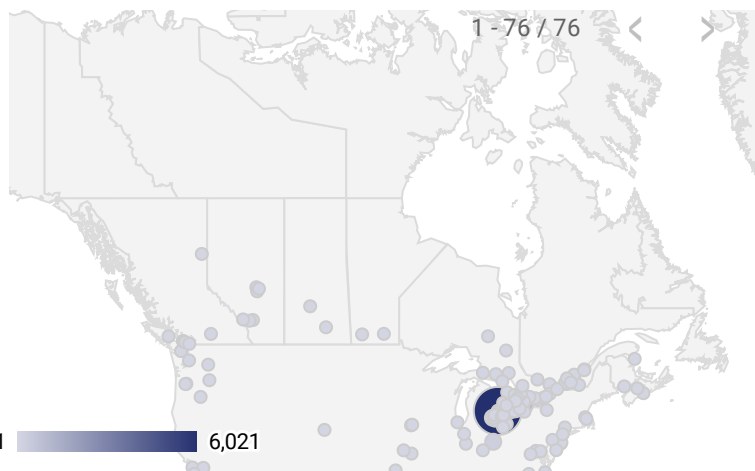

FILTER

AGE GROUP ▾

GENDER ▾

TOOL ▾

WEBSITE TRAFFIC BY LOCATION

	City	Users	Pageviews ▾
1.	Sarnia	510	3,961
2.	Toronto	94	592
3.	(not set)	93	410
4.	London	40	222
5.	Wallaceburg	57	187
6.	Windsor	13	90
7.	Forest	14	88
8.	Tillsonburg	5	59
9.	Enniskillen	12	54
10.	St. Catharines	1	39
11.	Hamilton	7	36
12.	Vaughan	3	35
13.	Burlington	2	34
14.	Vancouver	1	28
15.	Oshawa	3	27
16.	Petawawa	1	25
17.	Chatham	8	22
18.	Berlin	21	21
19.	Chatham-Kent	3	17
20.	Columbus	4	15

JOB-SEEKER REFERRALS

Job Postings
2,394

Employers
588

Services
4

INTERACTIONS BY TOOL

3,357

INTERACTIONS BY AGE GROUP

INTERACTIONS BY GENDER

Source:

Job search data is collected from user interactions with the job finding tools on the slwdb.org website. Location data is collected by Google Analytics and cannot be filtered using the age range, gender or tool filters at the top of the page.