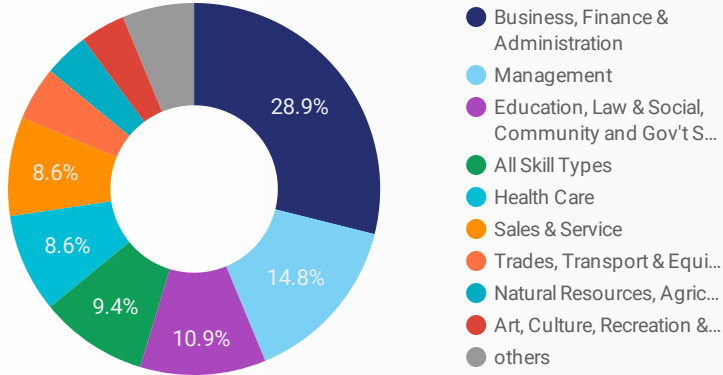

JOB-SEEKER REFERRALS

Job Postings
2,394

Employers
588

Services
4

INTERACTIONS BY TOOL

3,357

INTERACTIONS BY AGE GROUP

INTERACTIONS BY GENDER

Source:

Job search data is collected from user interactions with the job finding tools on the slwdb.org website. Location data is collected by Google Analytics and cannot be filtered using the age range, gender or tool filters at the top of the page.

FILTER

AGE GROUP ▾

GENDER ▾

TOOL ▾

INTEREST BY SKILL TYPE

INTEREST BY SKILL LEVEL

INTEREST BY JOB TYPE

INTEREST BY JOB DURATION