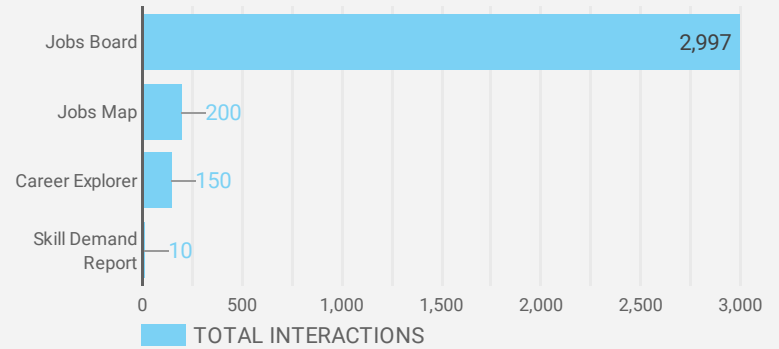

FILTER

AGE GROUP ▾

GENDER ▾

TOOL ▾

WEBSITE TRAFFIC BY LOCATION

	City	Users	Pageviews ▾
1.	Sarnia	510	3,961
2.	Toronto	94	592
3.	(not set)	93	410
4.	London	40	222
5.	Wallaceburg	57	187
6.	Windsor	13	90
7.	Forest	14	88
8.	Tillsonburg	5	59
9.	Enniskillen	12	54
10.	St. Catharines	1	39
11.	Hamilton	7	36
12.	Vaughan	3	35
13.	Burlington	2	34
14.	Vancouver	1	28
15.	Oshawa	3	27
16.	Petawawa	1	25
17.	Chatham	8	22
18.	Berlin	21	21
19.	Chatham-Kent	3	17
20.	Columbus	4	15

JOB-SEEKER REFERRALS

Job Postings
2,394

Employers
588

Services
4

INTERACTIONS BY TOOL

3,357

INTERACTIONS BY AGE GROUP

INTERACTIONS BY GENDER

Source:

Job search data is collected from user interactions with the job finding tools on the slwdb.org website. Location data is collected by Google Analytics and cannot be filtered using the age range, gender or tool filters at the top of the page.