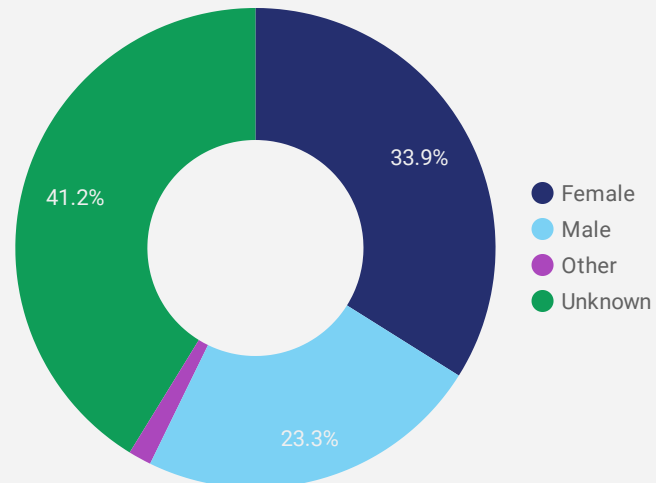

FILTER

AGE GROUP ▾

GENDER ▾

TOOL ▾

WEBSITE TRAFFIC BY LOCATION

	City	Users	Pageviews ▾
1.	Sarnia	510	3,961
2.	Toronto	94	592
3.	(not set)	93	410
4.	London	40	222
5.	Wallaceburg	57	187
6.	Windsor	13	90
7.	Forest	14	88
8.	Tillsonburg	5	59
9.	Enniskillen	12	54
10.	St. Catharines	1	39
11.	Hamilton	7	36
12.	Vaughan	3	35
13.	Burlington	2	34
14.	Vancouver	1	28
15.	Oshawa	3	27
16.	Petawawa	1	25
17.	Chatham	8	22
18.	Berlin	21	21
19.	Chatham-Kent	3	17
20.	Columbus	4	15

JOB-SEEKER REFERRALS

Job Postings
2,394

Employers
588

Services
4

INTERACTIONS BY TOOL

3,357

INTERACTIONS BY AGE GROUP

INTERACTIONS BY GENDER

Source:

Job search data is collected from user interactions with the job finding tools on the slwdb.org website. Location data is collected by Google Analytics and cannot be filtered using the age range, gender or tool filters at the top of the page.