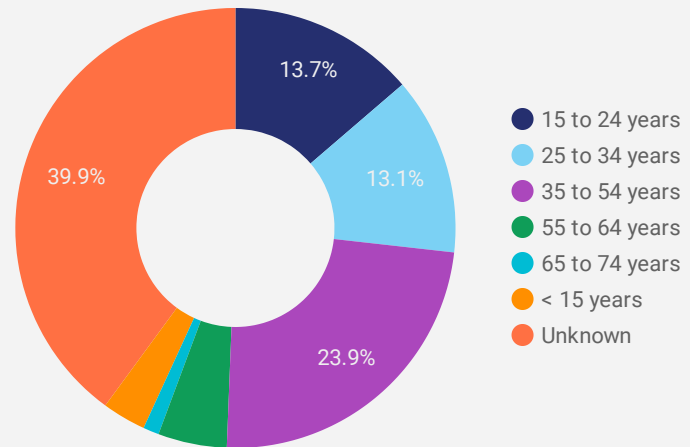

FILTER

AGE GROUP ▾

GENDER ▾

TOOL ▾

WEBSITE TRAFFIC BY LOCATION

	City	Users	Pageviews ▾
1.	Sarnia	510	3,961
2.	Toronto	94	592
3.	(not set)	93	410
4.	London	40	222
5.	Wallaceburg	57	187
6.	Windsor	13	90
7.	Forest	14	88
8.	Tillsonburg	5	59
9.	Enniskillen	12	54
10.	St. Catharines	1	39
11.	Hamilton	7	36
12.	Vaughan	3	35
13.	Burlington	2	34
14.	Vancouver	1	28
15.	Oshawa	3	27
16.	Petawawa	1	25
17.	Chatham	8	22
18.	Berlin	21	21
19.	Chatham-Kent	3	17
20.	Columbus	4	15

JOB-SEEKER REFERRALS

Job Postings
2,394

Employers
588

Services
4

INTERACTIONS BY TOOL

3,357

INTERACTIONS BY AGE GROUP

INTERACTIONS BY GENDER

Source:

Job search data is collected from user interactions with the job finding tools on the slwdb.org website. Location data is collected by Google Analytics and cannot be filtered using the age range, gender or tool filters at the top of the page.