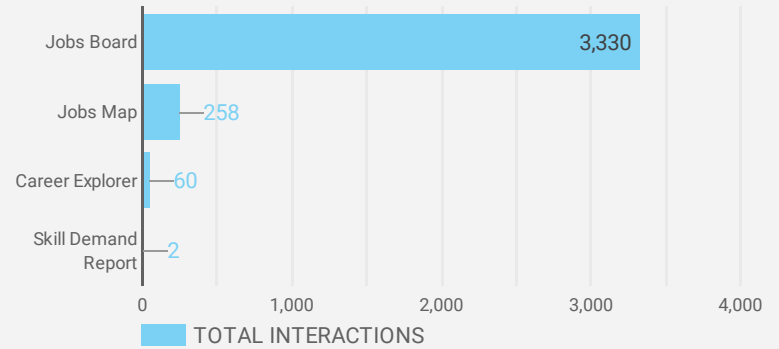

FILTER

AGE GROUP ▾

GENDER ▾

TOOL ▾

WEBSITE TRAFFIC BY LOCATION

	City	Users	Pageviews ▾
1.	Sarnia	376	3,584
2.	Toronto	249	1,357
3.	(not set)	65	302
4.	London	20	197
5.	Burlington	3	74
6.	Wallaceburg	13	72
7.	Saint John	5	66
8.	Forest	22	56
9.	Enniskillen	6	39
10.	Kitchener	12	33
11.	Montreal	7	30
12.	Halifax Regional M...	3	29
13.	Chatham	3	23
14.	North Middlesex	3	22
15.	Vancouver	2	22
16.	Lagos	4	20
17.	Mississauga	6	19
18.	Hamilton	2	18
19.	Berlin	18	18
20.	Norwich	1	15

JOB-SEEKER REFERRALS

Job Postings
2,346

Employers
590

Services
13

INTERACTIONS BY TOOL

3,650

INTERACTIONS BY AGE GROUP

INTERACTIONS BY GENDER

Source:

Job search data is collected from user interactions with the job finding tools on the slwdb.org website. Location data is collected by Google Analytics and cannot be filtered using the age range, gender or tool filters at the top of the page.