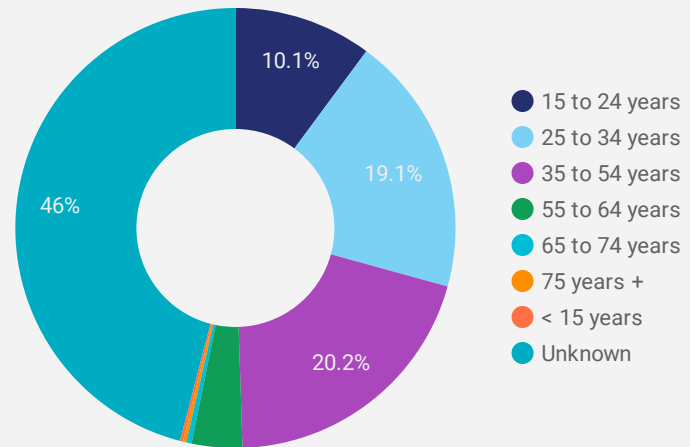

FILTER

AGE GROUP ▾

GENDER ▾

TOOL ▾

WEBSITE TRAFFIC BY LOCATION

	City	Users	Pageviews ▾
1.	Sarnia	376	3,584
2.	Toronto	249	1,357
3.	(not set)	65	302
4.	London	20	197
5.	Burlington	3	74
6.	Wallaceburg	13	72
7.	Saint John	5	66
8.	Forest	22	56
9.	Enniskillen	6	39
10.	Kitchener	12	33
11.	Montreal	7	30
12.	Halifax Regional M...	3	29
13.	Chatham	3	23
14.	North Middlesex	3	22
15.	Vancouver	2	22
16.	Lagos	4	20
17.	Mississauga	6	19
18.	Hamilton	2	18
19.	Berlin	18	18
20.	Norwich	1	15

JOB-SEEKER REFERRALS

Job Postings
2,346

Employers
590

Services
13

INTERACTIONS BY TOOL

3,650

INTERACTIONS BY AGE GROUP

INTERACTIONS BY GENDER

Source:

Job search data is collected from user interactions with the job finding tools on the slwdb.org website. Location data is collected by Google Analytics and cannot be filtered using the age range, gender or tool filters at the top of the page.