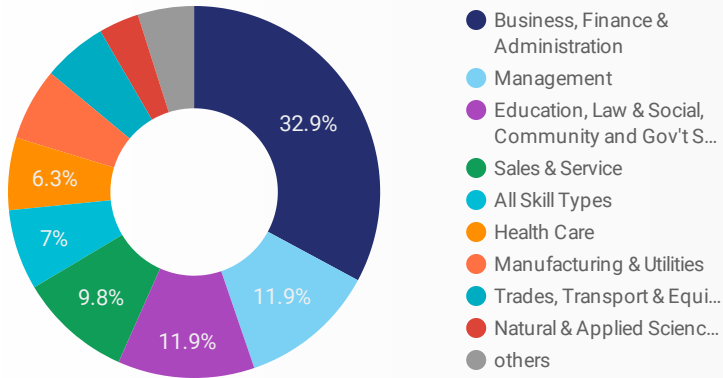

JOB-SEEKER REFERRALS

Job Postings
2,346

Employers
590

Services
13

INTERACTIONS BY TOOL

3,650

INTERACTIONS BY AGE GROUP

INTERACTIONS BY GENDER

Source:

Job search data is collected from user interactions with the job finding tools on the slwdb.org website. Location data is collected by Google Analytics and cannot be filtered using the age range, gender or tool filters at the top of the page.

FILTER

AGE GROUP ▾

GENDER ▾

TOOL ▾

INTEREST BY SKILL TYPE

INTEREST BY SKILL LEVEL

INTEREST BY JOB TYPE

INTEREST BY JOB DURATION