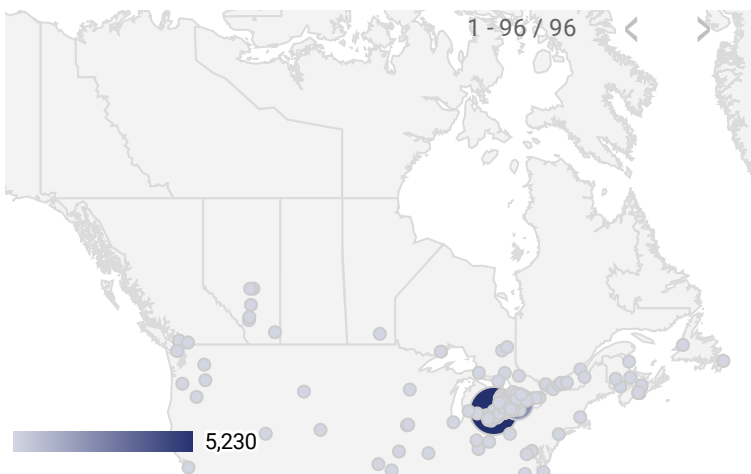

FILTER

AGE GROUP ▾

GENDER ▾

TOOL ▾

WEBSITE TRAFFIC BY LOCATION

	City	Users	Pageviews ▾
1.	Sarnia	376	3,584
2.	Toronto	249	1,357
3.	(not set)	65	302
4.	London	20	197
5.	Burlington	3	74
6.	Wallaceburg	13	72
7.	Saint John	5	66
8.	Forest	22	56
9.	Enniskillen	6	39
10.	Kitchener	12	33
11.	Montreal	7	30
12.	Halifax Regional M...	3	29
13.	Chatham	3	23
14.	North Middlesex	3	22
15.	Vancouver	2	22
16.	Lagos	4	20
17.	Mississauga	6	19
18.	Hamilton	2	18
19.	Berlin	18	18
20.	Norwich	1	15

JOB-SEEKER REFERRALS

Job Postings
2,346

Employers
590

Services
13

INTERACTIONS BY TOOL

3,650

INTERACTIONS BY AGE GROUP

INTERACTIONS BY GENDER

Source:

Job search data is collected from user interactions with the job finding tools on the slwdb.org website. Location data is collected by Google Analytics and cannot be filtered using the age range, gender or tool filters at the top of the page.