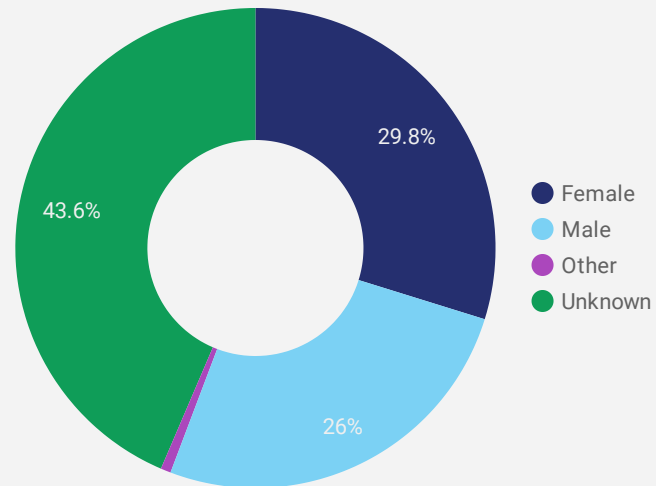

FILTER

AGE GROUP ▾

GENDER ▾

TOOL ▾

WEBSITE TRAFFIC BY LOCATION

	City	Users	Pageviews ▾
1.	Sarnia	376	3,584
2.	Toronto	249	1,357
3.	(not set)	65	302
4.	London	20	197
5.	Burlington	3	74
6.	Wallaceburg	13	72
7.	Saint John	5	66
8.	Forest	22	56
9.	Enniskillen	6	39
10.	Kitchener	12	33
11.	Montreal	7	30
12.	Halifax Regional M...	3	29
13.	Chatham	3	23
14.	North Middlesex	3	22
15.	Vancouver	2	22
16.	Lagos	4	20
17.	Mississauga	6	19
18.	Hamilton	2	18
19.	Berlin	18	18
20.	Norwich	1	15

JOB-SEEKER REFERRALS

Job Postings
2,346

Employers
590

Services
13

INTERACTIONS BY TOOL

3,650

INTERACTIONS BY AGE GROUP

INTERACTIONS BY GENDER

Source:

Job search data is collected from user interactions with the job finding tools on the slwdb.org website. Location data is collected by Google Analytics and cannot be filtered using the age range, gender or tool filters at the top of the page.