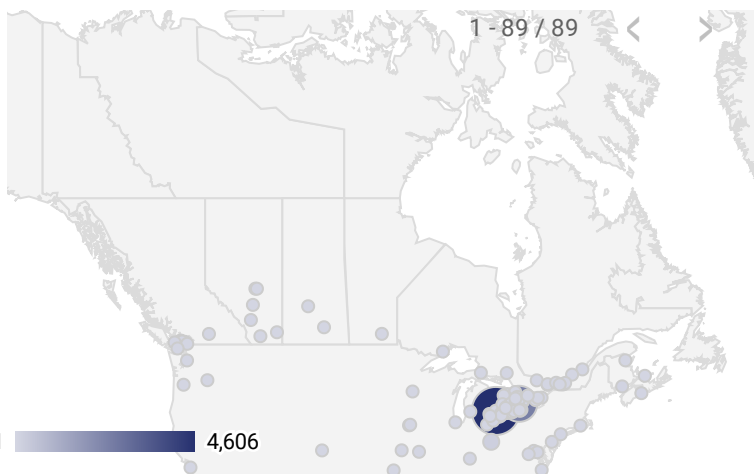

FILTER

AGE GROUP ▾

GENDER ▾

TOOL ▾

WEBSITE TRAFFIC BY LOCATION

	City	Users	Pageviews ▾
1.	Sarnia	286	3,152
2.	Toronto	288	1,495
3.	(not set)	37	211
4.	London	16	190
5.	Kitchener	11	61
6.	Windsor	7	57
7.	Montreal	14	54
8.	Forest	2	53
9.	Saint John	3	50
10.	Wallaceburg	5	32
11.	Bogota	5	25
12.	Chatham	4	23
13.	Oakville	2	18
14.	Barrie	7	18
15.	Halifax Regional M...	2	17
16.	Vancouver	3	17
17.	Enniskillen	2	15
18.	New York	2	14
19.	Barranquilla	2	14
20.	Columbus	3	12

JOB-SEEKER REFERRALS

Job Postings
2,152

Employers
548

Services
2

INTERACTIONS BY TOOL

3,306

INTERACTIONS BY AGE GROUP

INTERACTIONS BY GENDER

Source:

Job search data is collected from user interactions with the job finding tools on the slwdb.org website. Location data is collected by Google Analytics and cannot be filtered using the age range, gender or tool filters at the top of the page.