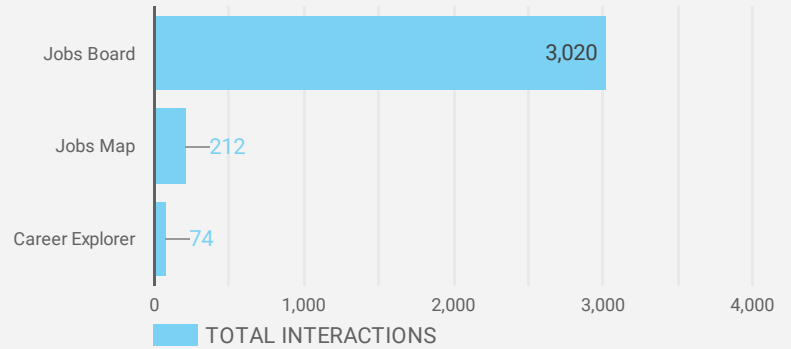

FILTER

AGE GROUP ▾

GENDER ▾

TOOL ▾

WEBSITE TRAFFIC BY LOCATION

	City	Users	Pageviews ▾
1.	Sarnia	286	3,152
2.	Toronto	288	1,495
3.	(not set)	37	211
4.	London	16	190
5.	Kitchener	11	61
6.	Windsor	7	57
7.	Montreal	14	54
8.	Forest	2	53
9.	Saint John	3	50
10.	Wallaceburg	5	32
11.	Bogota	5	25
12.	Chatham	4	23
13.	Oakville	2	18
14.	Barrie	7	18
15.	Halifax Regional M...	2	17
16.	Vancouver	3	17
17.	Enniskillen	2	15
18.	New York	2	14
19.	Barranquilla	2	14
20.	Columbus	3	12

JOB-SEEKER REFERRALS

Job Postings
2,152

Employers
548

Services
2

INTERACTIONS BY TOOL

3,306

INTERACTIONS BY AGE GROUP

INTERACTIONS BY GENDER

Source:

Job search data is collected from user interactions with the job finding tools on the slwdb.org website. Location data is collected by Google Analytics and cannot be filtered using the age range, gender or tool filters at the top of the page.