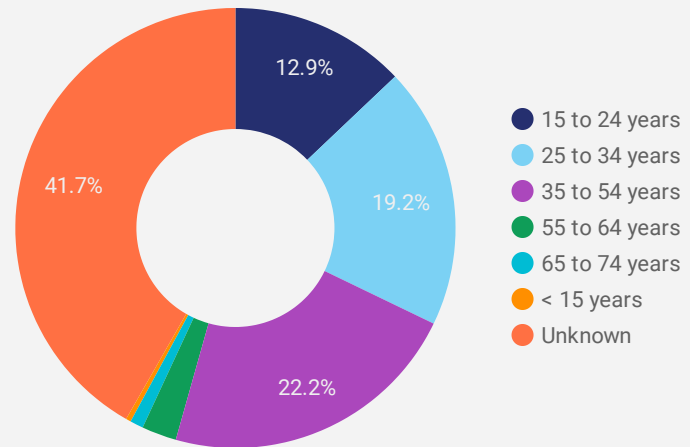

FILTER

AGE GROUP ▾

GENDER ▾

TOOL ▾

WEBSITE TRAFFIC BY LOCATION

	City	Users	Pageviews ▾
1.	Sarnia	286	3,152
2.	Toronto	288	1,495
3.	(not set)	37	211
4.	London	16	190
5.	Kitchener	11	61
6.	Windsor	7	57
7.	Montreal	14	54
8.	Forest	2	53
9.	Saint John	3	50
10.	Wallaceburg	5	32
11.	Bogota	5	25
12.	Chatham	4	23
13.	Oakville	2	18
14.	Barrie	7	18
15.	Halifax Regional M...	2	17
16.	Vancouver	3	17
17.	Enniskillen	2	15
18.	New York	2	14
19.	Barranquilla	2	14
20.	Columbus	3	12

JOB-SEEKER REFERRALS

Job Postings
2,152

Employers
548

Services
2

INTERACTIONS BY TOOL

3,306

INTERACTIONS BY AGE GROUP

INTERACTIONS BY GENDER

Source:

Job search data is collected from user interactions with the job finding tools on the slwdb.org website. Location data is collected by Google Analytics and cannot be filtered using the age range, gender or tool filters at the top of the page.