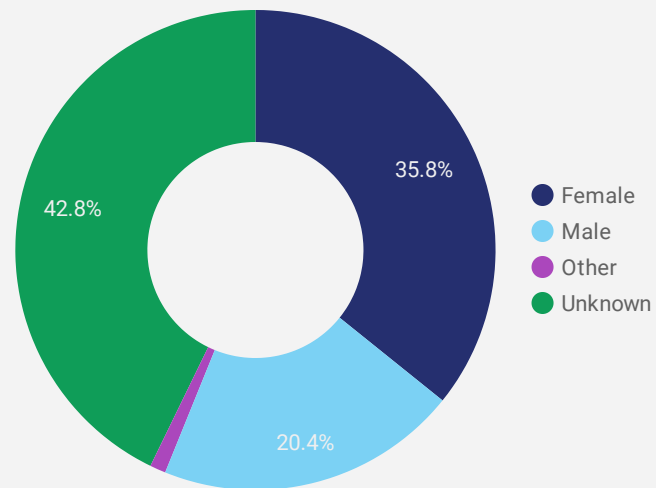

FILTER

AGE GROUP ▾

GENDER ▾

TOOL ▾

WEBSITE TRAFFIC BY LOCATION

	City	Users	Pageviews ▾
1.	Sarnia	286	3,152
2.	Toronto	288	1,495
3.	(not set)	37	211
4.	London	16	190
5.	Kitchener	11	61
6.	Windsor	7	57
7.	Montreal	14	54
8.	Forest	2	53
9.	Saint John	3	50
10.	Wallaceburg	5	32
11.	Bogota	5	25
12.	Chatham	4	23
13.	Oakville	2	18
14.	Barrie	7	18
15.	Halifax Regional M...	2	17
16.	Vancouver	3	17
17.	Enniskillen	2	15
18.	New York	2	14
19.	Barranquilla	2	14
20.	Columbus	3	12

JOB-SEEKER REFERRALS

Job Postings
2,152

Employers
548

Services
2

INTERACTIONS BY TOOL

3,306

INTERACTIONS BY AGE GROUP

INTERACTIONS BY GENDER

Source:

Job search data is collected from user interactions with the job finding tools on the slwdb.org website. Location data is collected by Google Analytics and cannot be filtered using the age range, gender or tool filters at the top of the page.