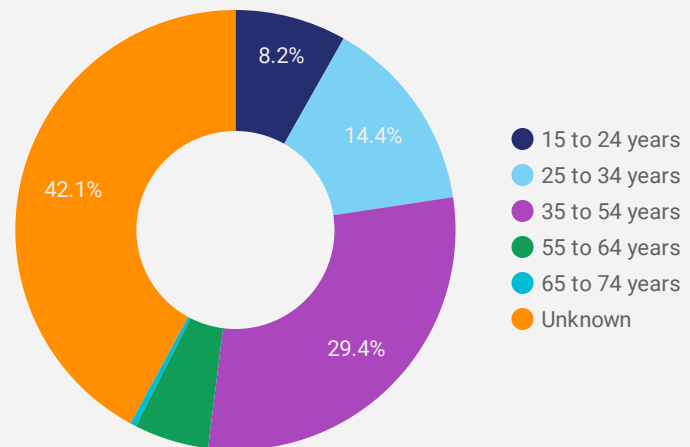

FILTER

AGE GROUP ▾

GENDER ▾

TOOL ▾

WEBSITE TRAFFIC BY LOCATION

	City	Users	Pageviews ▾
1.	Sarnia	379	3,624
2.	Toronto	235	1,250
3.	(not set)	123	519
4.	London	18	156
5.	Windsor	10	72
6.	Pembroke	2	72
7.	Nipigon	5	64
8.	Saint John	3	60
9.	Wallaceburg	9	54
10.	Kitchener	12	50
11.	Forest	6	40
12.	Ottawa	6	39
13.	Hamilton	10	36
14.	Nicolet	2	34
15.	Milton	5	32
16.	Enniskillen	11	31
17.	Chatham	6	25
18.	Saint-Jerome	9	24
19.	Oakville	5	23
20.	Port-Cartier	6	23

JOB-SEEKER REFERRALS

Job Postings
2,516

Employers
589

Services
1

INTERACTIONS BY TOOL

3,866

INTERACTIONS BY AGE GROUP

INTERACTIONS BY GENDER

Source:

Job search data is collected from user interactions with the job finding tools on the slwdb.org website. Location data is collected by Google Analytics and cannot be filtered using the age range, gender or tool filters at the top of the page.