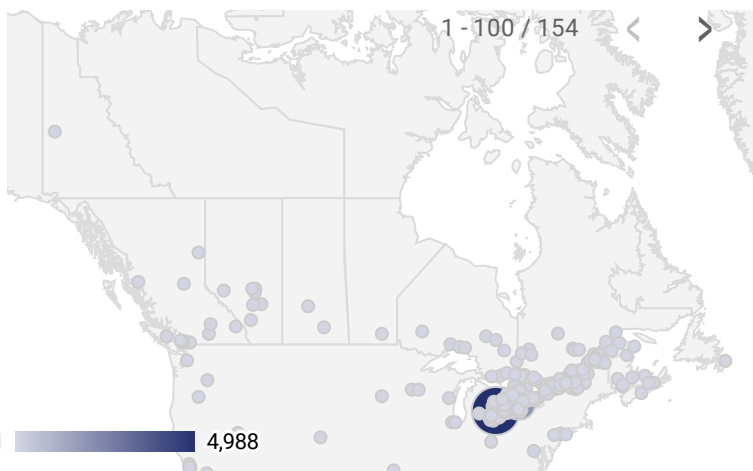

FILTER

AGE GROUP ▾

GENDER ▾

TOOL ▾

WEBSITE TRAFFIC BY LOCATION

	City	Users	Pageviews ▾
1.	Sarnia	379	3,624
2.	Toronto	235	1,250
3.	(not set)	123	519
4.	London	18	156
5.	Windsor	10	72
6.	Pembroke	2	72
7.	Nipigon	5	64
8.	Saint John	3	60
9.	Wallaceburg	9	54
10.	Kitchener	12	50
11.	Forest	6	40
12.	Ottawa	6	39
13.	Hamilton	10	36
14.	Nicolet	2	34
15.	Milton	5	32
16.	Enniskillen	11	31
17.	Chatham	6	25
18.	Saint-Jerome	9	24
19.	Oakville	5	23
20.	Port-Cartier	6	23

JOB-SEEKER REFERRALS

Job Postings
2,516

Employers
589

Services
1

INTERACTIONS BY TOOL

3,866

INTERACTIONS BY AGE GROUP

INTERACTIONS BY GENDER

Source:

Job search data is collected from user interactions with the job finding tools on the slwdb.org website. Location data is collected by Google Analytics and cannot be filtered using the age range, gender or tool filters at the top of the page.