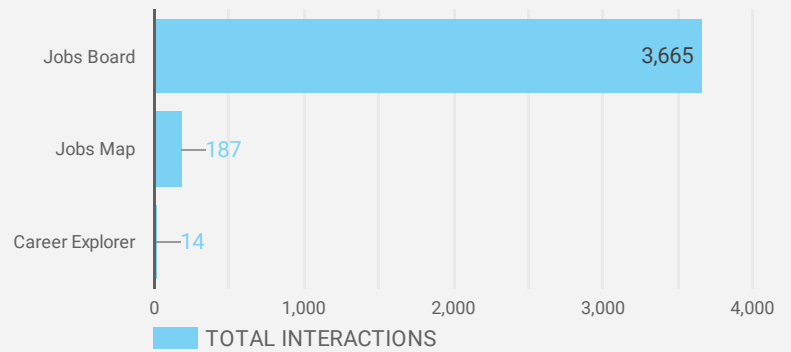

FILTER

AGE GROUP ▾

GENDER ▾

TOOL ▾

WEBSITE TRAFFIC BY LOCATION

	City	Users	Pageviews ▾
1.	Sarnia	379	3,624
2.	Toronto	235	1,250
3.	(not set)	123	519
4.	London	18	156
5.	Windsor	10	72
6.	Pembroke	2	72
7.	Nipigon	5	64
8.	Saint John	3	60
9.	Wallaceburg	9	54
10.	Kitchener	12	50
11.	Forest	6	40
12.	Ottawa	6	39
13.	Hamilton	10	36
14.	Nicolet	2	34
15.	Milton	5	32
16.	Enniskillen	11	31
17.	Chatham	6	25
18.	Saint-Jerome	9	24
19.	Oakville	5	23
20.	Port-Cartier	6	23

JOB-SEEKER REFERRALS

Job Postings
2,516

Employers
589

Services
1

INTERACTIONS BY TOOL

3,866

INTERACTIONS BY AGE GROUP

INTERACTIONS BY GENDER

Source:

Job search data is collected from user interactions with the job finding tools on the slwdb.org website. Location data is collected by Google Analytics and cannot be filtered using the age range, gender or tool filters at the top of the page.