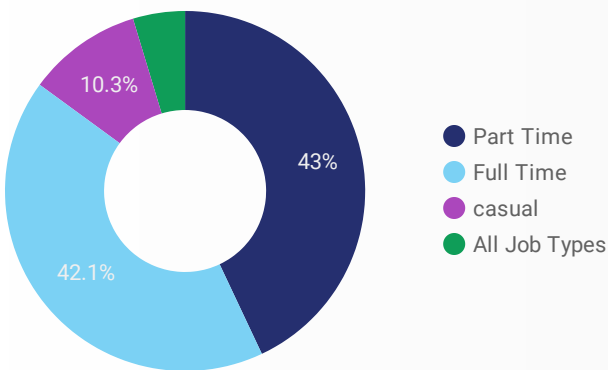

JOB-SEEKER REFERRALS

Job Postings
2,516

Employers
589

Services
1

INTERACTIONS BY TOOL

3,866

INTERACTIONS BY AGE GROUP

INTERACTIONS BY GENDER

FILTER

AGE GROUP ▾

GENDER ▾

TOOL ▾

INTEREST BY SKILL TYPE

INTEREST BY SKILL LEVEL

INTEREST BY JOB TYPE

INTEREST BY JOB DURATION