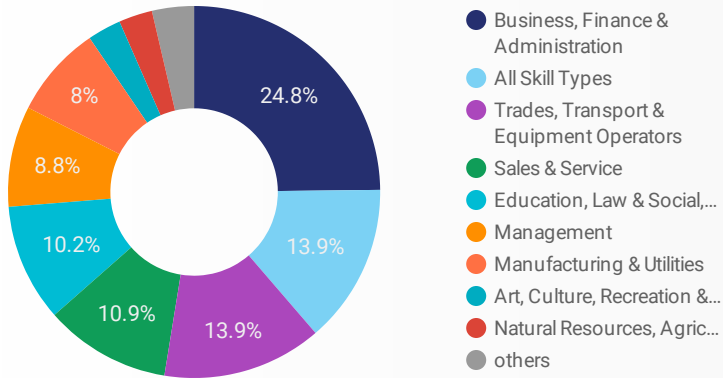

JOB-SEEKER REFERRALS

Job Postings
2,516

Employers
589

Services
1

INTERACTIONS BY TOOL

3,866

INTERACTIONS BY AGE GROUP

INTERACTIONS BY GENDER

Source:

Job search data is collected from user interactions with the job finding tools on the slwdb.org website. Location data is collected by Google Analytics and cannot be filtered using the age range, gender or tool filters at the top of the page.

FILTER

AGE GROUP ▾

GENDER ▾

TOOL ▾

INTEREST BY SKILL TYPE

INTEREST BY SKILL LEVEL

INTEREST BY JOB TYPE

INTEREST BY JOB DURATION