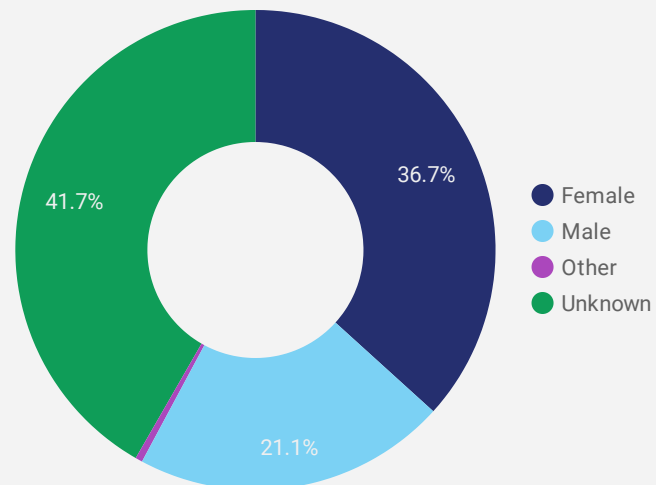

FILTER

AGE GROUP ▾

GENDER ▾

TOOL ▾

WEBSITE TRAFFIC BY LOCATION

	City	Users	Pageviews ▾
1.	Sarnia	379	3,624
2.	Toronto	235	1,250
3.	(not set)	123	519
4.	London	18	156
5.	Windsor	10	72
6.	Pembroke	2	72
7.	Nipigon	5	64
8.	Saint John	3	60
9.	Wallaceburg	9	54
10.	Kitchener	12	50
11.	Forest	6	40
12.	Ottawa	6	39
13.	Hamilton	10	36
14.	Nicolet	2	34
15.	Milton	5	32
16.	Enniskillen	11	31
17.	Chatham	6	25
18.	Saint-Jerome	9	24
19.	Oakville	5	23
20.	Port-Cartier	6	23

JOB-SEEKER REFERRALS

Job Postings
2,516

Employers
589

Services
1

INTERACTIONS BY TOOL

3,866

INTERACTIONS BY AGE GROUP

INTERACTIONS BY GENDER

Source:

Job search data is collected from user interactions with the job finding tools on the slwdb.org website. Location data is collected by Google Analytics and cannot be filtered using the age range, gender or tool filters at the top of the page.