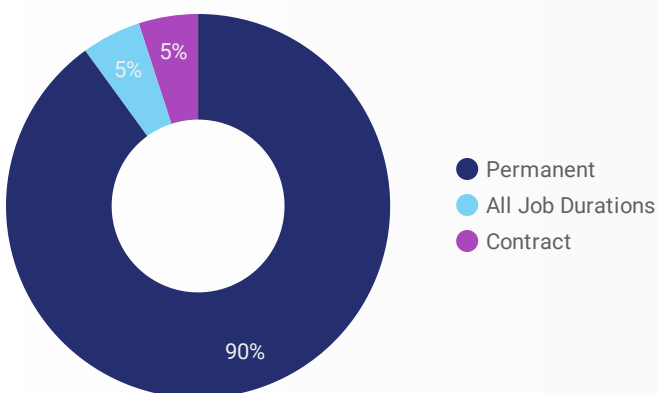

JOB-SEEKER REFERRALS

Job Postings
2,516

Employers
589

Services
1

INTERACTIONS BY TOOL

3,866

INTERACTIONS BY AGE GROUP

INTERACTIONS BY GENDER

Source:

Job search data is collected from user interactions with the job finding tools on the slwdb.org website. Location data is collected by Google Analytics and cannot be filtered using the age range, gender or tool filters at the top of the page.

FILTER

AGE GROUP ▾

GENDER ▾

TOOL ▾

INTEREST BY SKILL TYPE

INTEREST BY SKILL LEVEL

INTEREST BY JOB TYPE

INTEREST BY JOB DURATION