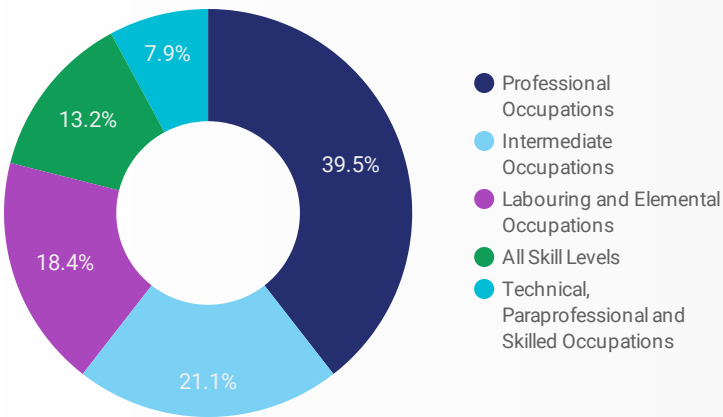

JOB-SEEKER REFERRALS

Job Postings
2,516

Employers
589

Services
1

INTERACTIONS BY TOOL

3,866

INTERACTIONS BY AGE GROUP

INTERACTIONS BY GENDER

Source:

Job search data is collected from user interactions with the job finding tools on the slwdb.org website. Location data is collected by Google Analytics and cannot be filtered using the age range, gender or tool filters at the top of the page.

FILTER

AGE GROUP ▾

GENDER ▾

TOOL ▾

INTEREST BY SKILL TYPE

INTEREST BY SKILL LEVEL

INTEREST BY JOB TYPE

INTEREST BY JOB DURATION