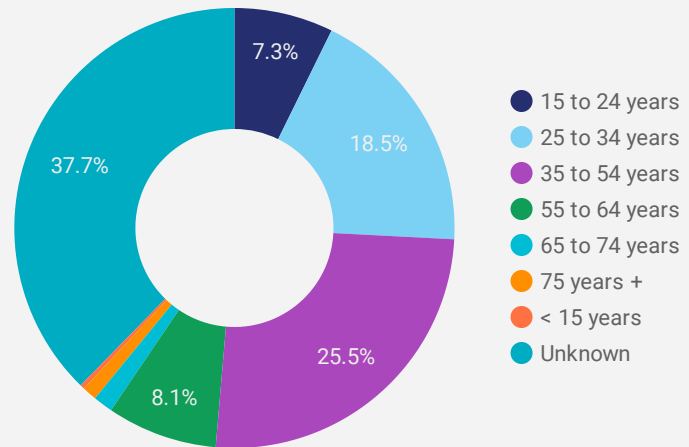

FILTER

AGE GROUP ▾

GENDER ▾

TOOL ▾

WEBSITE TRAFFIC BY LOCATION

	City	Users	Pageviews ▾
1.	Sarnia	331	2,904
2.	Toronto	153	776
3.	(not set)	81	405
4.	Enniskillen	12	140
5.	London	18	96
6.	Saint John	3	71
7.	Burlington	5	69
8.	Windsor	6	59
9.	Hamilton	14	58
10.	Chatham	6	57
11.	Arran-Elderslie	1	52
12.	Pembroke	1	47
13.	Kingsville	5	45
14.	Kawartha Lakes	2	45
15.	Mont-Joli	8	43
16.	Drummondville	11	41
17.	Hearst	9	40
18.	Kitchener	9	35
19.	Forest	9	35
20.	Saint-Felicien	8	35

JOB-SEEKER REFERRALS

Job Postings
2,502

Employers
561

Services
1

INTERACTIONS BY TOOL

3,686

INTERACTIONS BY AGE GROUP

INTERACTIONS BY GENDER

Source:

Job search data is collected from user interactions with the job finding tools on the slwdb.org website. Location data is collected by Google Analytics and cannot be filtered using the age range, gender or tool filters at the top of the page.