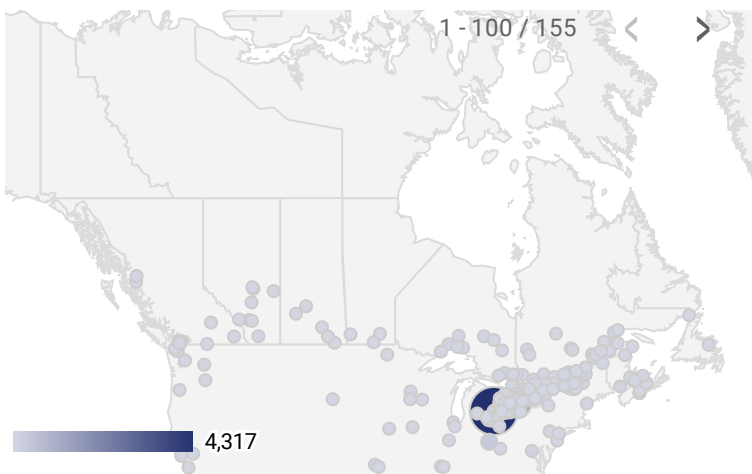

FILTER

AGE GROUP ▾

GENDER ▾

TOOL ▾

WEBSITE TRAFFIC BY LOCATION

	City	Users	Pageviews ▾
1.	Sarnia	331	2,904
2.	Toronto	153	776
3.	(not set)	81	405
4.	Enniskillen	12	140
5.	London	18	96
6.	Saint John	3	71
7.	Burlington	5	69
8.	Windsor	6	59
9.	Hamilton	14	58
10.	Chatham	6	57
11.	Arran-Elderslie	1	52
12.	Pembroke	1	47
13.	Kingsville	5	45
14.	Kawartha Lakes	2	45
15.	Mont-Joli	8	43
16.	Drummondville	11	41
17.	Hearst	9	40
18.	Kitchener	9	35
19.	Forest	9	35
20.	Saint-Felicien	8	35

JOB-SEEKER REFERRALS

Job Postings
2,502

Employers
561

Services
1

INTERACTIONS BY TOOL

3,686

INTERACTIONS BY AGE GROUP

INTERACTIONS BY GENDER

Source:

Job search data is collected from user interactions with the job finding tools on the slwdb.org website. Location data is collected by Google Analytics and cannot be filtered using the age range, gender or tool filters at the top of the page.