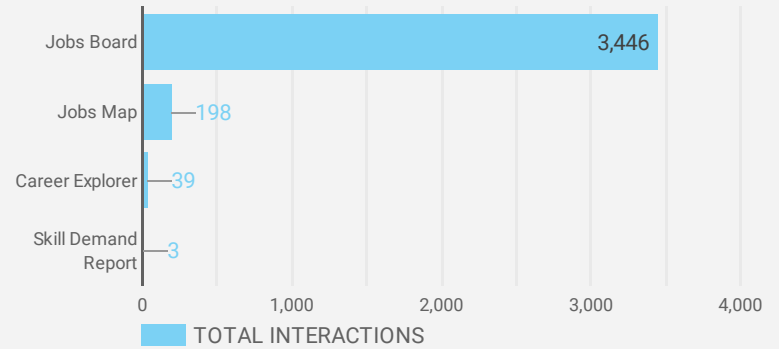

FILTER

AGE GROUP ▾

GENDER ▾

TOOL ▾

WEBSITE TRAFFIC BY LOCATION

	City	Users	Pageviews ▾
1.	Sarnia	331	2,904
2.	Toronto	153	776
3.	(not set)	81	405
4.	Enniskillen	12	140
5.	London	18	96
6.	Saint John	3	71
7.	Burlington	5	69
8.	Windsor	6	59
9.	Hamilton	14	58
10.	Chatham	6	57
11.	Arran-Elderslie	1	52
12.	Pembroke	1	47
13.	Kingsville	5	45
14.	Kawartha Lakes	2	45
15.	Mont-Joli	8	43
16.	Drummondville	11	41
17.	Hearst	9	40
18.	Kitchener	9	35
19.	Forest	9	35
20.	Saint-Felicien	8	35

JOB-SEEKER REFERRALS

Job Postings
2,502

Employers
561

Services
1

INTERACTIONS BY TOOL

3,686

INTERACTIONS BY AGE GROUP

INTERACTIONS BY GENDER

Source:

Job search data is collected from user interactions with the job finding tools on the slwdb.org website. Location data is collected by Google Analytics and cannot be filtered using the age range, gender or tool filters at the top of the page.