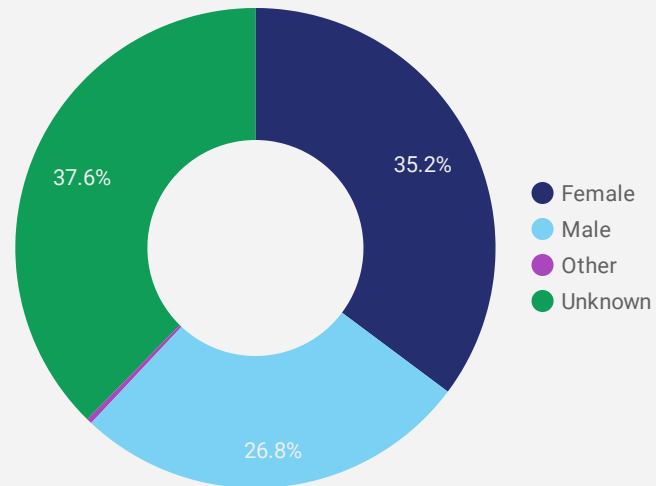

FILTER

AGE GROUP ▾

GENDER ▾

TOOL ▾

WEBSITE TRAFFIC BY LOCATION

	City	Users	Pageviews ▾
1.	Sarnia	331	2,904
2.	Toronto	153	776
3.	(not set)	81	405
4.	Enniskillen	12	140
5.	London	18	96
6.	Saint John	3	71
7.	Burlington	5	69
8.	Windsor	6	59
9.	Hamilton	14	58
10.	Chatham	6	57
11.	Arran-Elderslie	1	52
12.	Pembroke	1	47
13.	Kingsville	5	45
14.	Kawartha Lakes	2	45
15.	Mont-Joli	8	43
16.	Drummondville	11	41
17.	Hearst	9	40
18.	Kitchener	9	35
19.	Forest	9	35
20.	Saint-Felicien	8	35

JOB-SEEKER REFERRALS

Job Postings
2,502

Employers
561

Services
1

INTERACTIONS BY TOOL

3,686

INTERACTIONS BY AGE GROUP

INTERACTIONS BY GENDER

Source:

Job search data is collected from user interactions with the job finding tools on the slwdb.org website. Location data is collected by Google Analytics and cannot be filtered using the age range, gender or tool filters at the top of the page.