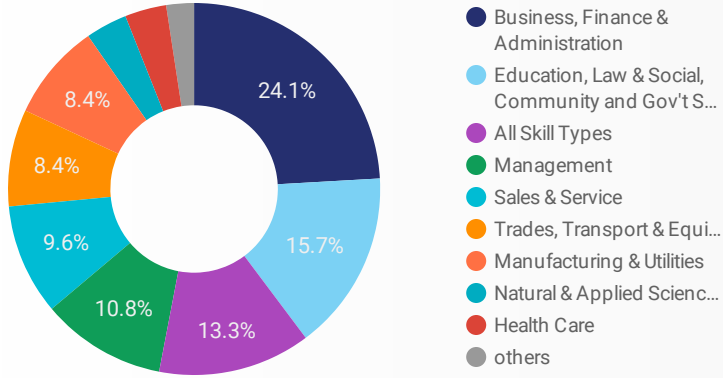

JOB-SEEKER REFERRALS

Job Postings
2,502

Employers
561

Services
1

INTERACTIONS BY TOOL

3,686

INTERACTIONS BY AGE GROUP

INTERACTIONS BY GENDER

Source:

Job search data is collected from user interactions with the job finding tools on the slwdb.org website. Location data is collected by Google Analytics and cannot be filtered using the age range, gender or tool filters at the top of the page.

FILTER

AGE GROUP ▾

GENDER ▾

TOOL ▾

INTEREST BY SKILL TYPE

INTEREST BY SKILL LEVEL

INTEREST BY JOB TYPE

INTEREST BY JOB DURATION