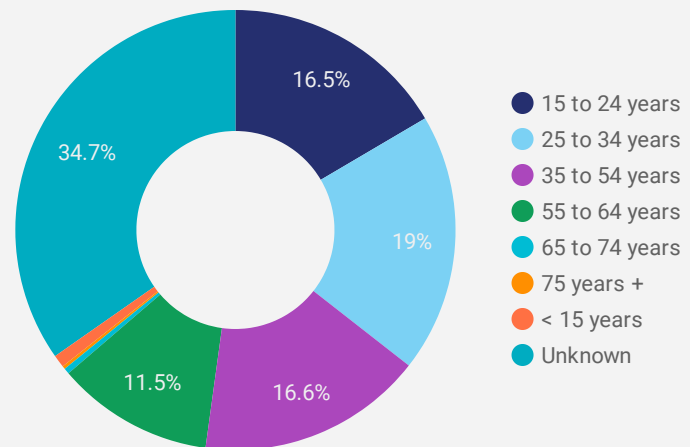

FILTER

AGE GROUP ▾

GENDER ▾

TOOL ▾

JOB SEARCH TRAFFIC BY LOCATION

	City	Users	Pageviews ▾
1.	Sarnia	316	3,442
2.	Toronto	134	792
3.	(not set)	130	525
4.	Windsor	21	110
5.	Enniskillen	12	78
6.	Hamilton	18	59
7.	Saint John	2	53
8.	Milton	2	49
9.	Ottawa	8	45
10.	Vaughan	8	45
11.	London	13	42
12.	Saint-Hyacinthe	10	42
13.	Chatham	3	37
14.	Lachute	9	33
15.	Pembroke	2	32
16.	Amos	10	31
17.	Berlin	31	31
18.	Mattawa	9	28
19.	Kitchener	10	27
20.	Sutton	5	23

JOB-SEEKER REFERRALS

Job Postings
2,601

Employers
571

Services
18

INTERACTIONS BY TOOL

4,210

INTERACTIONS BY AGE GROUP

INTERACTIONS BY GENDER

Source:

Job search data is collected from user interactions with the job finding tools on the slwdb.org website. Location data is collected by Google Analytics and cannot be filtered using the age range, gender or tool filters at the top of the page.