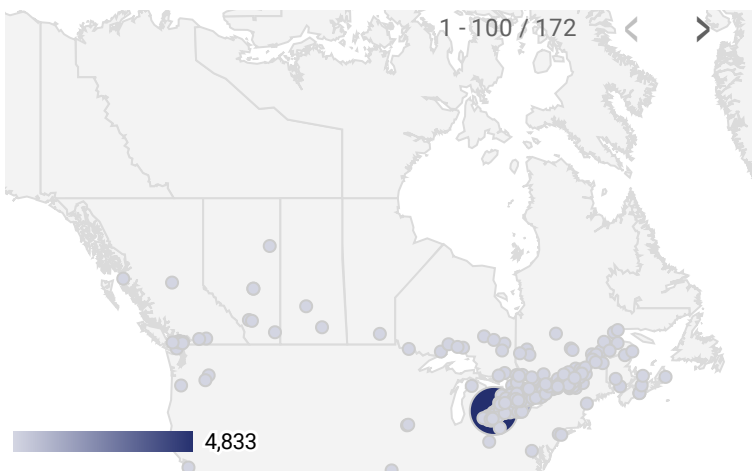

FILTER

AGE GROUP ▾

GENDER ▾

TOOL ▾

JOB SEARCH TRAFFIC BY LOCATION

	City	Users	Pageviews ▾
1.	Sarnia	316	3,442
2.	Toronto	134	792
3.	(not set)	130	525
4.	Windsor	21	110
5.	Enniskillen	12	78
6.	Hamilton	18	59
7.	Saint John	2	53
8.	Milton	2	49
9.	Ottawa	8	45
10.	Vaughan	8	45
11.	London	13	42
12.	Saint-Hyacinthe	10	42
13.	Chatham	3	37
14.	Lachute	9	33
15.	Pembroke	2	32
16.	Amos	10	31
17.	Berlin	31	31
18.	Mattawa	9	28
19.	Kitchener	10	27
20.	Sutton	5	23

JOB-SEEKER REFERRALS

Job Postings
2,601

Employers
571

Services
18

INTERACTIONS BY TOOL

4,210

INTERACTIONS BY AGE GROUP

INTERACTIONS BY GENDER

Source:

Job search data is collected from user interactions with the job finding tools on the slwdb.org website. Location data is collected by Google Analytics and cannot be filtered using the age range, gender or tool filters at the top of the page.