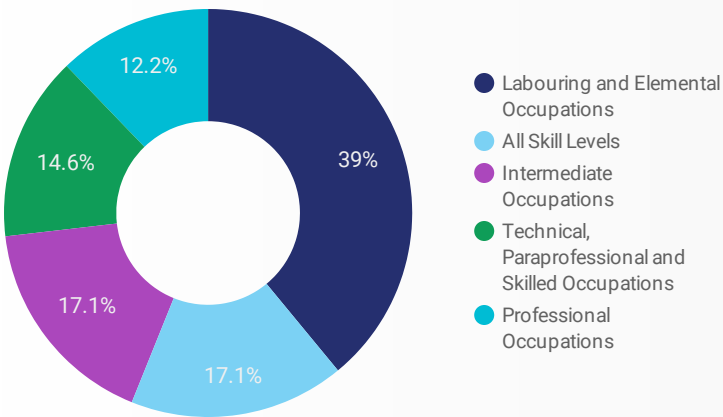

JOB-SEEKER REFERRALS

Job Postings
2,601

Employers
571

Services
18

INTERACTIONS BY TOOL

4,210

INTERACTIONS BY AGE GROUP

INTERACTIONS BY GENDER

Source:

Job search data is collected from user interactions with the job finding tools on the slwdb.org website. Location data is collected by Google Analytics and cannot be filtered using the age range, gender or tool filters at the top of the page.

FILTER

AGE GROUP ▾

GENDER ▾

TOOL ▾

INTEREST BY SKILL TYPE

INTEREST BY SKILL LEVEL

INTEREST BY JOB TYPE

INTEREST BY JOB DURATION