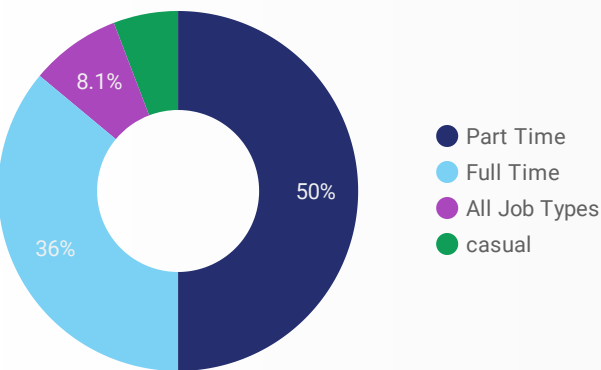

JOB-SEEKER REFERRALS

Job Postings
2,601

Employers
571

Services
18

INTERACTIONS BY TOOL

4,210

INTERACTIONS BY AGE GROUP

INTERACTIONS BY GENDER

FILTER

AGE GROUP ▾

GENDER ▾

TOOL ▾

INTEREST BY SKILL TYPE

INTEREST BY SKILL LEVEL

INTEREST BY JOB TYPE

INTEREST BY JOB DURATION