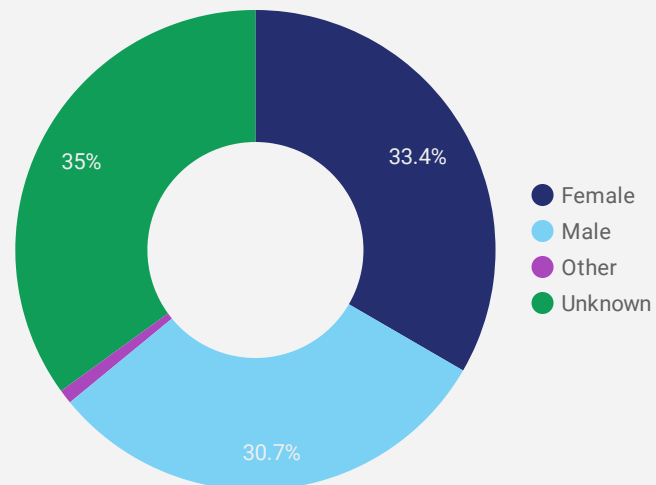

FILTER

AGE GROUP ▾

GENDER ▾

TOOL ▾

JOB SEARCH TRAFFIC BY LOCATION

	City	Users	Pageviews ▾
1.	Sarnia	316	3,442
2.	Toronto	134	792
3.	(not set)	130	525
4.	Windsor	21	110
5.	Enniskillen	12	78
6.	Hamilton	18	59
7.	Saint John	2	53
8.	Milton	2	49
9.	Ottawa	8	45
10.	Vaughan	8	45
11.	London	13	42
12.	Saint-Hyacinthe	10	42
13.	Chatham	3	37
14.	Lachute	9	33
15.	Pembroke	2	32
16.	Amos	10	31
17.	Berlin	31	31
18.	Mattawa	9	28
19.	Kitchener	10	27
20.	Sutton	5	23

JOB-SEEKER REFERRALS

Job Postings
2,601

Employers
571

Services
18

INTERACTIONS BY TOOL

4,210

INTERACTIONS BY AGE GROUP

INTERACTIONS BY GENDER

Source:

Job search data is collected from user interactions with the job finding tools on the slwdb.org website. Location data is collected by Google Analytics and cannot be filtered using the age range, gender or tool filters at the top of the page.