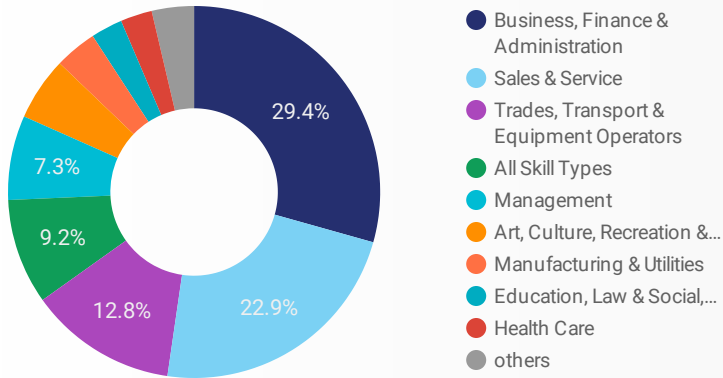

FILTER

AGE GROUP ▾

GENDER ▾

TOOL ▾

INTEREST BY SKILL TYPE