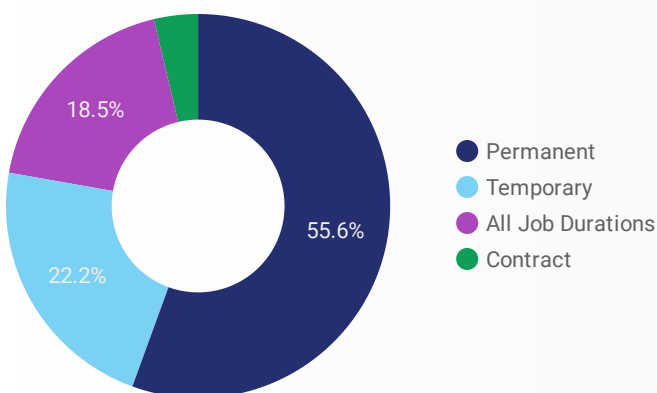

JOB-SEEKER REFERRALS

Job Postings
2,601

Employers
571

Services
18

INTERACTIONS BY TOOL

4,210

INTERACTIONS BY AGE GROUP

INTERACTIONS BY GENDER

Source:

Job search data is collected from user interactions with the job finding tools on the slwdb.org website. Location data is collected by Google Analytics and cannot be filtered using the age range, gender or tool filters at the top of the page.

FILTER

AGE GROUP ▾

GENDER ▾

TOOL ▾

INTEREST BY SKILL TYPE

INTEREST BY SKILL LEVEL

INTEREST BY JOB TYPE

INTEREST BY JOB DURATION