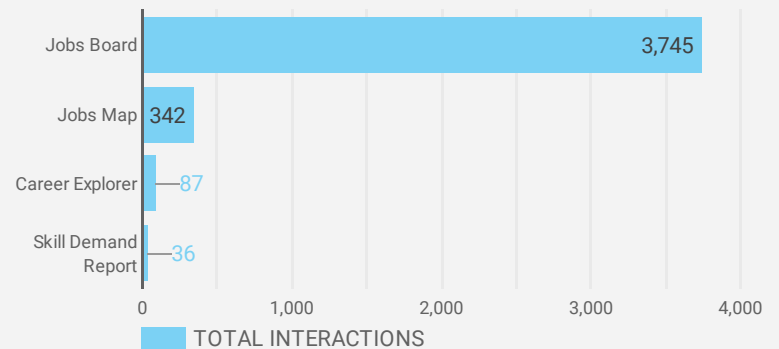

FILTER

AGE GROUP ▾

GENDER ▾

TOOL ▾

JOB SEARCH TRAFFIC BY LOCATION

	City	Users	Pageviews ▾
1.	Sarnia	316	3,442
2.	Toronto	134	792
3.	(not set)	130	525
4.	Windsor	21	110
5.	Enniskillen	12	78
6.	Hamilton	18	59
7.	Saint John	2	53
8.	Milton	2	49
9.	Ottawa	8	45
10.	Vaughan	8	45
11.	London	13	42
12.	Saint-Hyacinthe	10	42
13.	Chatham	3	37
14.	Lachute	9	33
15.	Pembroke	2	32
16.	Amos	10	31
17.	Berlin	31	31
18.	Mattawa	9	28
19.	Kitchener	10	27
20.	Sutton	5	23

JOB-SEEKER REFERRALS

Job Postings
2,601

Employers
571

Services
18

INTERACTIONS BY TOOL

4,210

INTERACTIONS BY AGE GROUP

INTERACTIONS BY GENDER

Source:

Job search data is collected from user interactions with the job finding tools on the slwdb.org website. Location data is collected by Google Analytics and cannot be filtered using the age range, gender or tool filters at the top of the page.