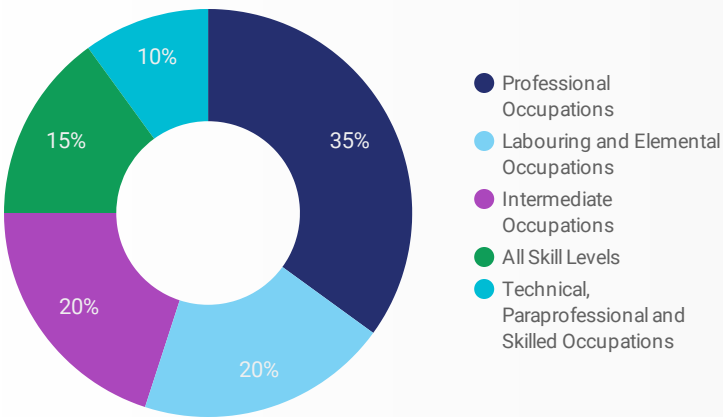

INTEREST BY SKILL LEVEL