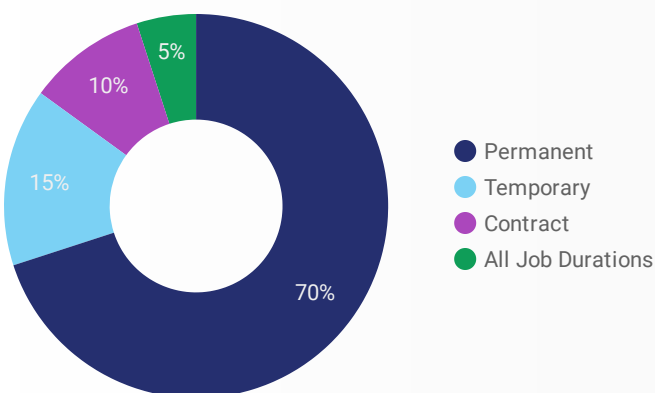

INTEREST BY JOB DURATION

TOP EMPLOYERS & AGENCIES

EMPLOYER	POSTINGS ▾
Community Employment Services - Lambton Co...	151
County of Lambton	98
EXPRESS EMPLOYMENT PROFESSIONALS	79
Lambton College	68
NOVA Chemicals Corporation	50
1863931 Ontario Inc.	42
Community Employment Services	36
St. Clair Catholic District School Board	31
Canada Post	31
Bluewater Health	31
Compass Group Canada	30
Kijiji	29
Steeves and Rozema Group	28
Suncor	26

1 - 50 / 477

TOP OCCUPATIONS

4-DIGIT NOC CODES	POSTINGS ▾
Administrative assistants	236
Retail salespersons	109
Other customer and information services repre...	91
Home support workers, housekeepers and rela...	84
Material handlers	79
Receptionists	57
Retail and wholesale trade managers	55
General office support workers	49
Light duty cleaners	49
Property administrators	44
General farm workers	42
Professional occupations in advertising, mark...	41
Transport truck drivers	41
Social and community service workers	40

1 - 50 / 211