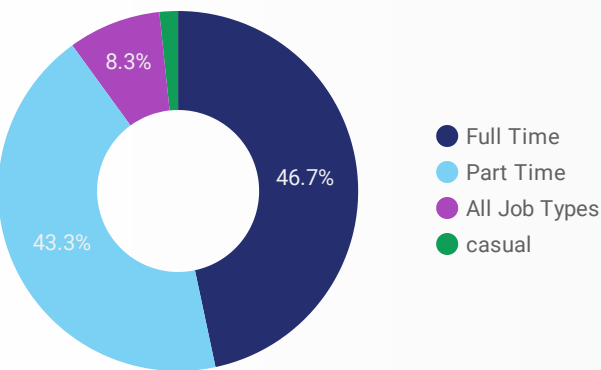

INTEREST BY JOB TYPE