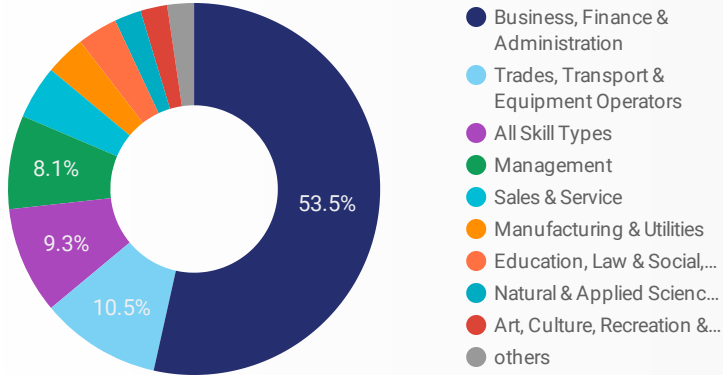

FILTER

AGE GROUP ▾

GENDER ▾

TOOL ▾

INTEREST BY SKILL TYPE