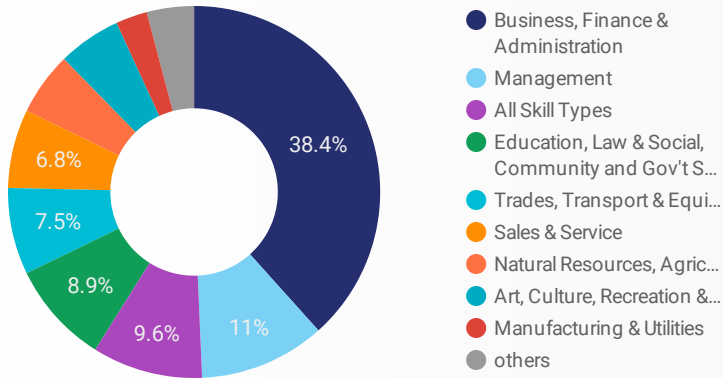

## INTERACTIONS BY AGE GROUP

## INTERACTIONS BY GENDER

**Source:**

Job search data is collected from user interactions with the job finding tools on the slwdb.org website. Location data is collected by Google Analytics and cannot be filtered using the age range, gender or tool filters at the top of the page.

## INTEREST BY SKILL TYPE