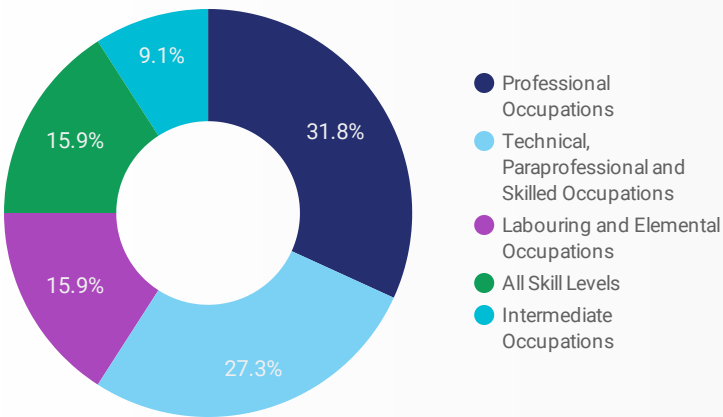

## INTERACTIONS BY GENDER

**Source:**

Job search data is collected from user interactions with the job finding tools on the slwdb.org website. Location data is collected by Google Analytics and cannot be filtered using the age range, gender or tool filters at the top of the page.

**FILTER**

AGE GROUP ▾

GENDER ▾

TOOL ▾

## INTEREST BY SKILL TYPE

## INTEREST BY SKILL LEVEL