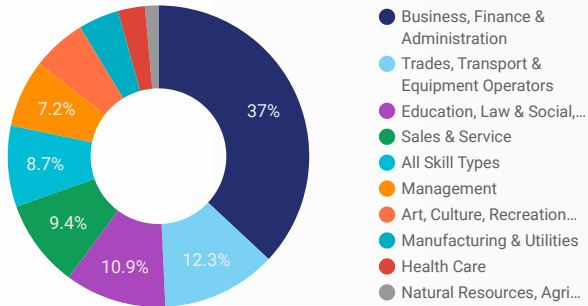

## INTERACTIONS BY GENDER

**Source:**

Job search data is collected from user interactions with the job finding tools on the slwdb.org website. Location data is collected by Google Analytics and cannot be filtered using the age range, gender or tool filters at the top of the page.

## INTEREST BY SKILL TYPE