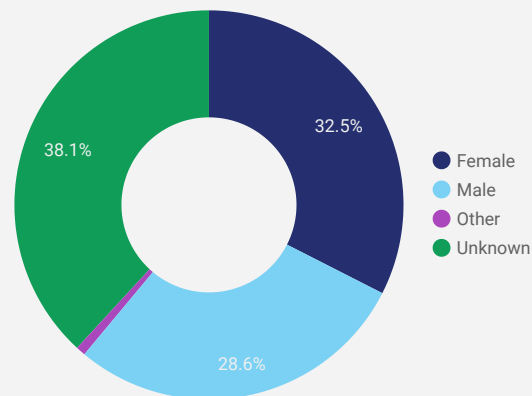

FILTER

AGE GROUP ▾

GENDER ▾

TOOL ▾

JOB SEARCH TRAFFIC BY LOCATION

	City	Users	Pageviews ▾
1.	Sarnia	363	3,365
2.	Toronto	187	955
3.	(not set)	216	431
4.	London	42	155
5.	Enniskillen	12	143
6.	Mississauga	17	124
7.	Windsor	15	88
8.	Forest	10	82
9.	Mont-Joli	12	77
10.	Montreal	22	77
11.	Arnprior	11	53
12.	Ottawa	13	52
13.	Sentolo	1	47
14.	Lac-Megantic	8	46
15.	Chatham-Kent	10	44
16.	Hamilton	10	43
17.	Haliburton	10	37
18.	Saint-Cesaire	13	37
19.	Sainte-Adele	9	36
20.	Chibougamau	9	32

JOB-SEEKER REFERRALS

Job Postings

2,391

Employers

543

Services

6

INTERACTIONS BY TOOL

3,526

INTERACTIONS BY AGE GROUP

INTERACTIONS BY GENDER

Source:

Job search data is collected from user interactions with the job finding tools on the slwdb.org website. Location data is collected by Google Analytics and cannot be filtered using the age range, gender or tool filters at the top of the page.