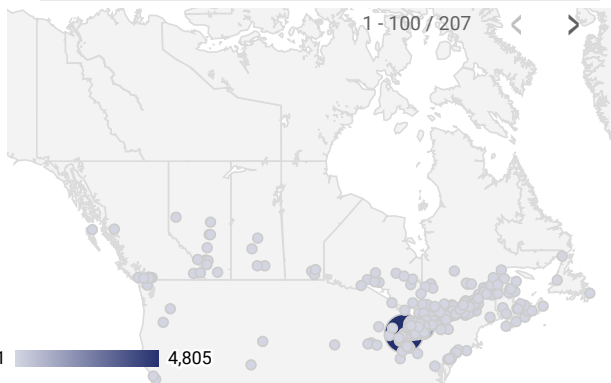

FILTER

AGE GROUP ▾

GENDER ▾

TOOL ▾

JOB SEARCH TRAFFIC BY LOCATION

	City	Users	Pageviews ▾
1.	Sarnia	363	3,365
2.	Toronto	187	955
3.	(not set)	216	431
4.	London	42	155
5.	Enniskillen	12	143
6.	Mississauga	17	124
7.	Windsor	15	88
8.	Forest	10	82
9.	Mont-Joli	12	77
10.	Montreal	22	77
11.	Arnprior	11	53
12.	Ottawa	13	52
13.	Sentolo	1	47
14.	Lac-Megantic	8	46
15.	Chatham-Kent	10	44
16.	Hamilton	10	43
17.	Haliburton	10	37
18.	Saint-Cesaire	13	37
19.	Sainte-Adele	9	36
20.	Chibougamau	9	32

JOB-SEEKER REFERRALS

Job Postings

2,391

Employers

543

Services

6

INTERACTIONS BY TOOL

3,526

INTERACTIONS BY AGE GROUP

INTERACTIONS BY GENDER

Source:

Job search data is collected from user interactions with the job finding tools on the slwdb.org website. Location data is collected by Google Analytics and cannot be filtered using the age range, gender or tool filters at the top of the page.