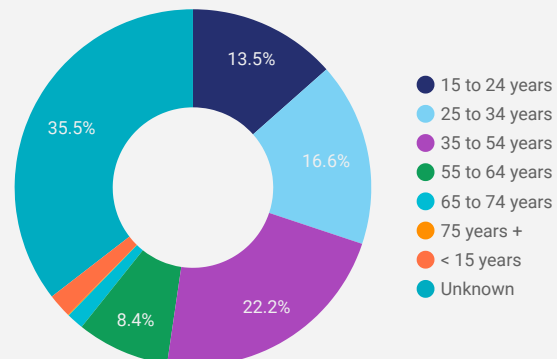

FILTER

AGE GROUP ▾

GENDER ▾

TOOL ▾

JOB SEARCH TRAFFIC BY LOCATION

	City	Users	Pageviews ▾
1.	Sarnia	363	3,365
2.	Toronto	187	955
3.	(not set)	216	431
4.	London	42	155
5.	Enniskillen	12	143
6.	Mississauga	17	124
7.	Windsor	15	88
8.	Forest	10	82
9.	Mont-Joli	12	77
10.	Montreal	22	77
11.	Arnprior	11	53
12.	Ottawa	13	52
13.	Sentolo	1	47
14.	Lac-Megantic	8	46
15.	Chatham-Kent	10	44
16.	Hamilton	10	43
17.	Haliburton	10	37
18.	Saint-Cesaire	13	37
19.	Sainte-Adele	9	36
20.	Chibougamau	9	32

JOB-SEEKER REFERRALS

Job Postings

2,391

Employers

543

Services

6

INTERACTIONS BY TOOL

3,526

INTERACTIONS BY AGE GROUP

INTERACTIONS BY GENDER

Source:

Job search data is collected from user interactions with the job finding tools on the slwdb.org website. Location data is collected by Google Analytics and cannot be filtered using the age range, gender or tool filters at the top of the page.