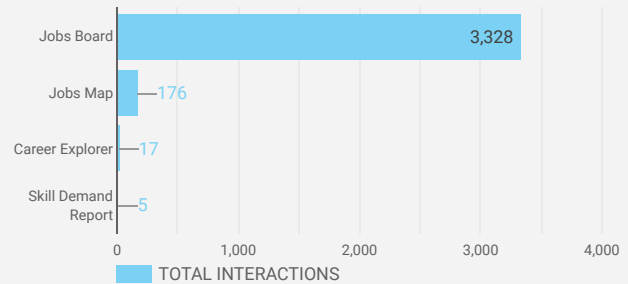

FILTER

AGE GROUP ▾

GENDER ▾

TOOL ▾

JOB SEARCH TRAFFIC BY LOCATION

	City	Users	Pageviews ▾
1.	Sarnia	363	3,365
2.	Toronto	187	955
3.	(not set)	216	431
4.	London	42	155
5.	Enniskillen	12	143
6.	Mississauga	17	124
7.	Windsor	15	88
8.	Forest	10	82
9.	Mont-Joli	12	77
10.	Montreal	22	77
11.	Arnprior	11	53
12.	Ottawa	13	52
13.	Sentolo	1	47
14.	Lac-Megantic	8	46
15.	Chatham-Kent	10	44
16.	Hamilton	10	43
17.	Haliburton	10	37
18.	Saint-Cesaire	13	37
19.	Sainte-Adele	9	36
20.	Chibougamau	9	32

JOB-SEEKER REFERRALS

Job Postings

2,391

Employers

543

Services

6

INTERACTIONS BY TOOL

3,526

INTERACTIONS BY AGE GROUP

INTERACTIONS BY GENDER

Source:

Job search data is collected from user interactions with the job finding tools on the slwdb.org website. Location data is collected by Google Analytics and cannot be filtered using the age range, gender or tool filters at the top of the page.