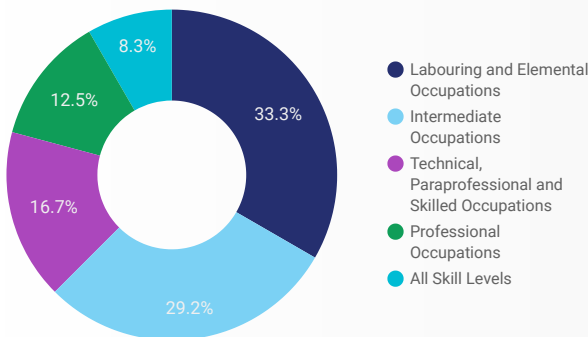

3,526

INTERACTIONS BY AGE GROUP

INTERACTIONS BY GENDER

Source:

Job search data is collected from user interactions with the job finding tools on the slwdb.org website. Location data is collected by Google Analytics and cannot be filtered using the age range, gender or tool filters at the top of the page.

FILTER

AGE GROUP ▾

GENDER ▾

TOOL ▾

INTEREST BY SKILL TYPE

INTEREST BY SKILL LEVEL

INTEREST BY JOB TYPE

INTEREST BY JOB DURATION