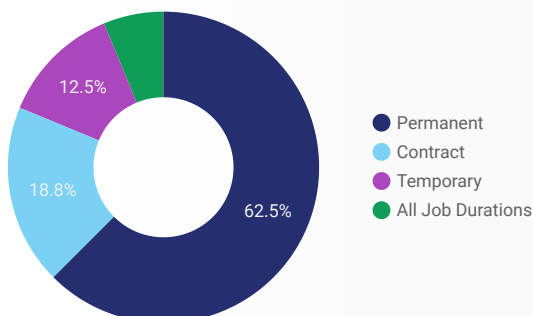

3,526

INTERACTIONS BY AGE GROUP

INTERACTIONS BY GENDER

Source:

Job search data is collected from user interactions with the job finding tools on the slwdb.org website. Location data is collected by Google Analytics and cannot be filtered using the age range, gender or tool filters at the top of the page.

FILTER

AGE GROUP ▾

GENDER ▾

TOOL ▾

INTEREST BY SKILL TYPE

INTEREST BY SKILL LEVEL

INTEREST BY JOB TYPE

INTEREST BY JOB DURATION