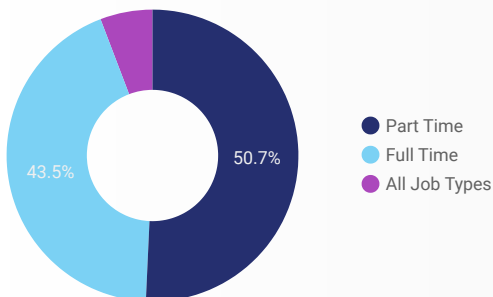

3,526

INTERACTIONS BY AGE GROUP

INTERACTIONS BY GENDER

Source:

Job search data is collected from user interactions with the job finding tools on the slwdb.org website. Location data is collected by Google Analytics and cannot be filtered using the age range, gender or tool filters at the top of the page.

FILTER

AGE GROUP ▾

GENDER ▾

TOOL ▾

INTEREST BY SKILL TYPE

INTEREST BY SKILL LEVEL

INTEREST BY JOB TYPE

INTEREST BY JOB DURATION