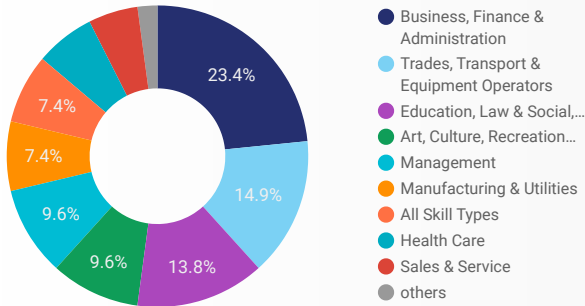

FILTER

AGE GROUP ▾

GENDER ▾

TOOL ▾

INTEREST BY SKILL TYPE